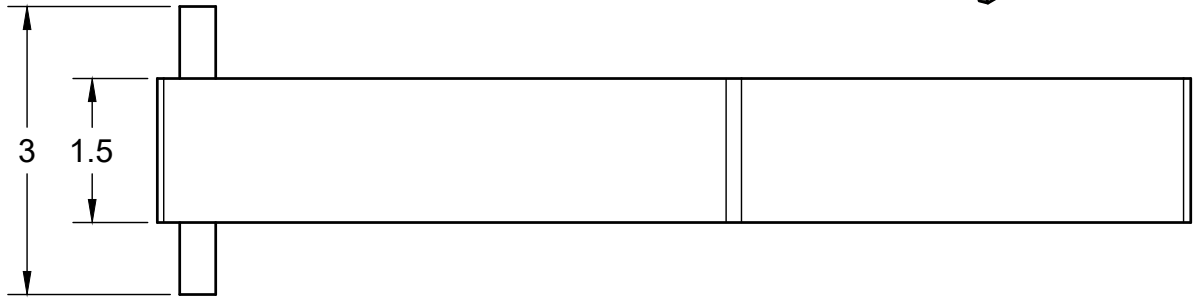

REVISIONS		
REVISION	DESCRIPTION	DATE
A	Initial Release	12/8/2020