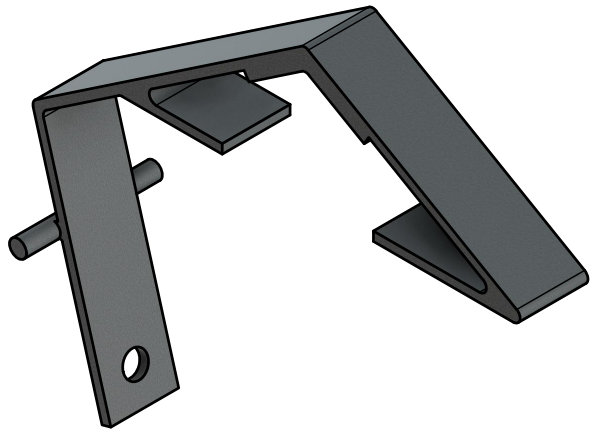

REVISIONS		
REVISION	DESCRIPTION	DATE
A	Initial Release	12/8/2020

Power Line Sentry, LLC
 PowerLineSentry.com
 8950 Pieper Road
 Wellington, Colorado 80549
 1-970-599-1050

CONFIDENTIAL:
 Property of:
Power Line Sentry, LLC

For any unspecified dimensions, reference solid model or contact Power Line Sentry

Revisions on this item require inspection
 All dimensions are in inches
 Tolerances if not specified:
 .XX +/- .01
 .XXX +/- .005
 .XXXX +/- .0005
 Angles +/- 1 Degree

MATERIAL DESCRIPTION
Proprietary Steel Alloy
Color: Gray

All information contained herein is the sole property of Power Line Sentry, LLC. Any reproduction of this drawing in whole or in part without the written permission of Power Line Sentry, LLC is prohibited.