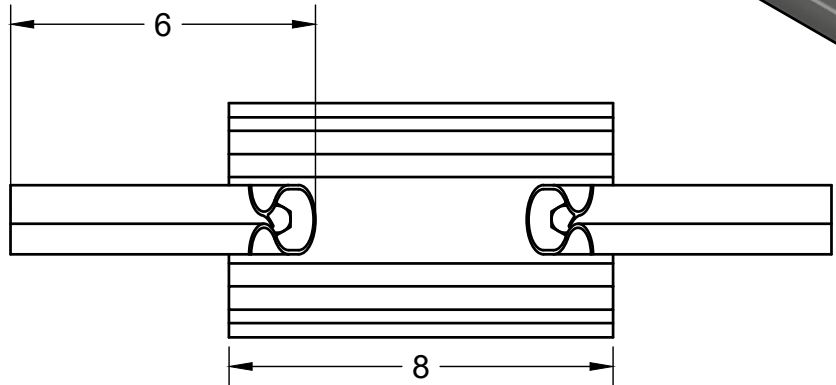

REVISIONS		
REVISION	DESCRIPTION	DATE
A	Initial Release	12/1/2020

Power Line Sentry, LLC PowerLineSentry.com 8950 Pieper Road Wellington, Colorado 80549 1-970-599-1050			For any unspecified dimensions, reference solid model or contact Power Line Sentry			
			Revisions on this item require inspection All dimensions are in inches Tolerances if not specified: .XX +/- .01 .XXX +/- .005 .XXXX +/- .0005 Angles +/- 1 Degree	MATERIAL DESCRIPTION Proprietary FR-UV Polymer Color: Gray		
<u>CONFIDENTIAL:</u> Property of: Power Line Sentry, LLC			APPROVED KM 12/9/2020	SIZE A	TITLE CF Cap with Two Retention Sleeves	REV C
CHECKED DH 12/9/2020	DRAWN NM 12/4/2020	SCALE 1:4	SKU CC-CF	SHEET 1 of 1		