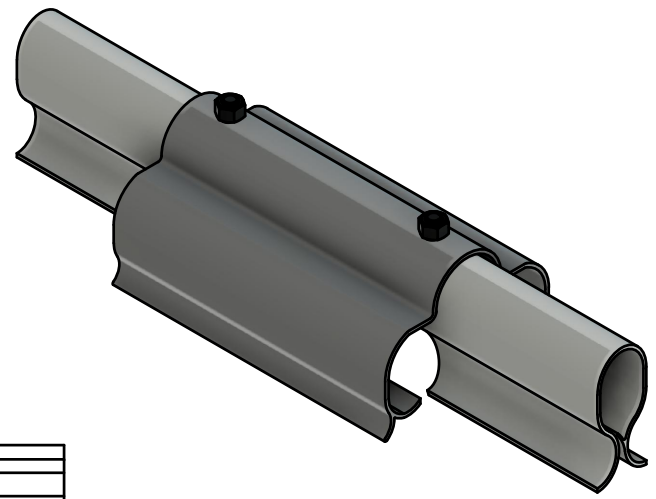

REVISIONS		
REVISION	DESCRIPTION	DATE
A	Initial Release	12/1/2020

Power Line Sentry, LLC PowerLineSentry.com 8950 Pieper Road Wellington, Colorado 80549 1-970-599-1050			For any unspecified dimensions, reference solid model or contact Power Line Sentry			
			Revisions on this item require inspection All dimensions are in inches Tolerances if not specified: .XX +/- .01 .XXX +/- .005 .XXXX +/- .0005 Angles +/- 1 Degree	MATERIAL DESCRIPTION Proprietary FR-UV Polymer Color: Gray		
<u>CONFIDENTIAL:</u> Property of: Power Line Sentry, LLC			APPROVED KM 12/9/2020	SIZE A	TITLE CF Cap with Two Retention Sleeves	REV C
CHECKED DH 12/9/2020	DRAWN NM 12/4/2020	SCALE 1:4	SKU CC-CF	SHEET 1 of 1		