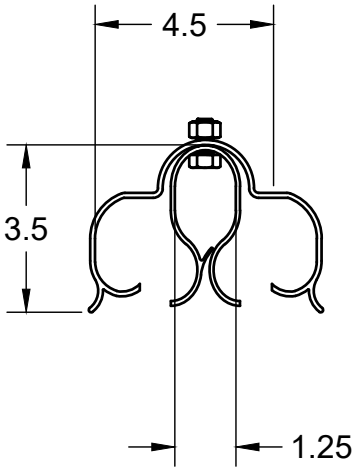

REVISIONS		
REVISION	DESCRIPTION	DATE
A	Initial Release	12/1/2020

Power Line Sentry, LLC PowerLineSentry.com 8950 Pieper Road Wellington, Colorado 80549 1-970-599-1050			For any unspecified dimensions, reference solid model or contact Power Line Sentry			
			Revisions on this item require inspection All dimensions are in inches Tolerances if not specified: .XX +/- .01 .XXX +/- .005 .XXXX +/- .0005 Angles +/- 1 Degree	MATERIAL DESCRIPTION Proprietary FR-UV Polymer Color: Gray		
<u>CONFIDENTIAL:</u> Property of: Power Line Sentry, LLC			APPROVED KM 12/9/2020	SIZE A	TITLE CF Cap with Two Retention Sleeves	REV C
CHECKED DH 12/9/2020	DRAWN NM 12/4/2020	SCALE 1:4	SKU CC-CF	SHEET 1 of 1		