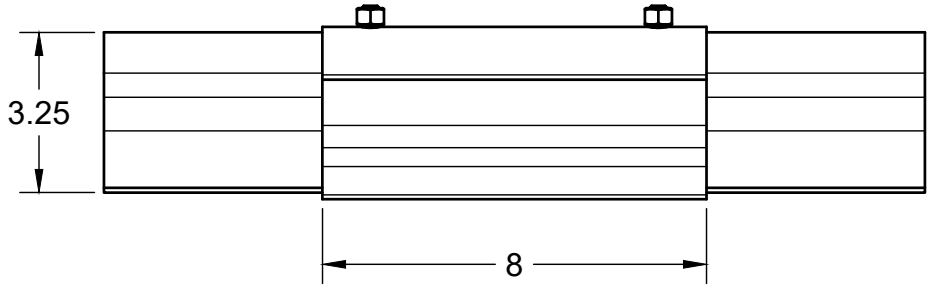

REVISIONS		
REVISION	DESCRIPTION	DATE
A	Initial Release	12/1/2020

Power Line Sentry, LLC PowerLineSentry.com 8950 Pieper Road Wellington, Colorado 80549 1-970-599-1050			For any unspecified dimensions, reference solid model or contact Power Line Sentry			
			Revisions on this item require inspection All dimensions are in inches Tolerances if not specified: .XX +/- .01 .XXX +/- .005 .XXXX +/- .0005 Angles +/- 1 Degree	MATERIAL DESCRIPTION Proprietary FR-UV Polymer Color: Gray		
<u>CONFIDENTIAL:</u> Property of: Power Line Sentry, LLC			APPROVED KM 12/9/2020	SIZE A	TITLE CF Cap with Two Retention Sleeves	REV C
CHECKED DH 12/9/2020	DRAWN NM 12/4/2020	SCALE 1:4	SKU CC-CF	SHEET 1 of 1		