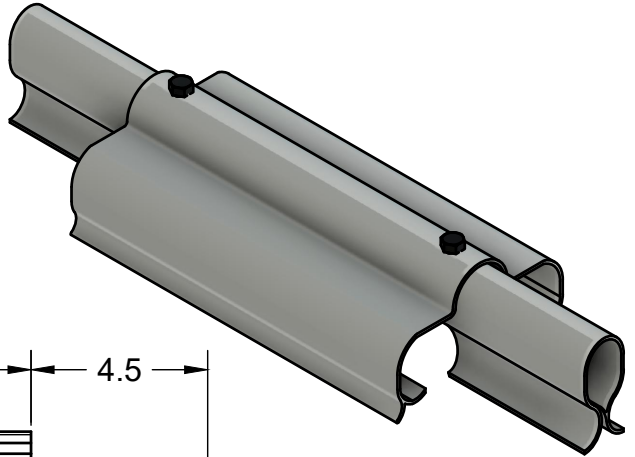

REVISIONS		
REVISION	DESCRIPTION	DATE
A	Initial Release	1/1/2020

<b>Power Line Sentry, LLC</b> PowerLineSentry.com 8950 Pieper Road Wellington, Colorado 80549 1-970-599-1050			For any unspecified dimensions, reference solid model or contact Power Line Sentry							
			Revisions on this item require inspection All dimensions are in inches Tolerances if not specified: .XX +/- .01 .XXX +/- .005 .XXXX +/- .0005 Angles +/- 1 Degree	<b>MATERIAL DESCRIPTION</b> Proprietary FR-UV Polymer Color: Gray		All information contained herein is the sole property of Power Line Sentry, LLC. Any reproduction of this drawing in whole or in part without the written permission of Power Line Sentry, LLC is prohibited.				
<u>CONFIDENTIAL:</u> Property of: <b>Power Line Sentry, LLC</b>			APPROVED CHECKED DRAWN	KM DH NM	12/9/2020 12/9/2020 12/4/2020		SIZE <b>A</b> SCALE 1:1	TITLE JK cap with two retention sleeves	SKU CC-JK	SHEET 1 of 1