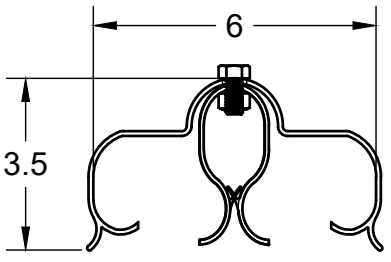

REVISIONS		
REVISION	DESCRIPTION	DATE
A	Initial Release	1/1/2020

<b>Power Line Sentry, LLC</b> PowerLineSentry.com 8950 Pieper Road Wellington, Colorado 80549 1-970-599-1050			For any unspecified dimensions, reference solid model or contact Power Line Sentry							
			Revisions on this item require inspection All dimensions are in inches Tolerances if not specified: .XX +/- .01 .XXX +/- .005 .XXXX +/- .0005 Angles +/- 1 Degree	<b>MATERIAL DESCRIPTION</b> Proprietary FR-UV Polymer Color: Gray		All information contained herein is the sole property of Power Line Sentry, LLC. Any reproduction of this drawing in whole or in part without the written permission of Power Line Sentry, LLC is prohibited.				
<u>CONFIDENTIAL:</u> Property of: <b>Power Line Sentry, LLC</b>			APPROVED CHECKED DRAWN	KM DH NM	12/9/2020 12/9/2020 12/4/2020		SIZE <b>A</b> SCALE 1:1	TITLE JK cap with two retention sleeves	SKU CC-JK	SHEET 1 of 1