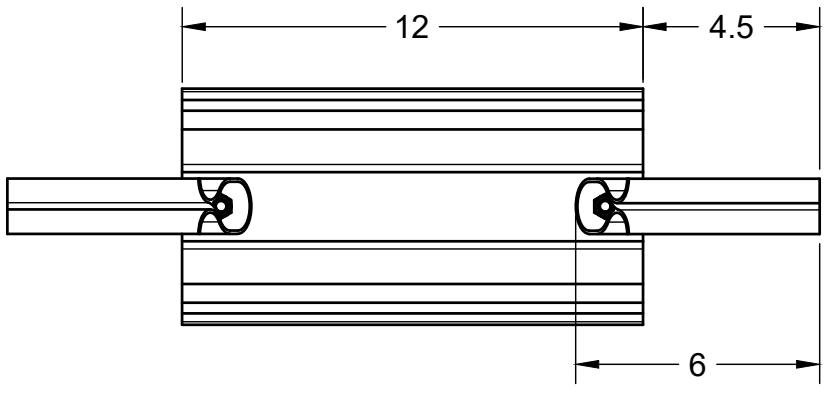

REVISIONS		
REVISION	DESCRIPTION	DATE
A	Initial Release	1/1/2020

<b>Power Line Sentry, LLC</b> PowerLineSentry.com 8950 Pieper Road Wellington, Colorado 80549 1-970-599-1050			For any unspecified dimensions, reference solid model or contact Power Line Sentry							
			Revisions on this item require inspection All dimensions are in inches Tolerances if not specified: .XX +/- .01 .XXX +/- .005 .XXXX +/- .0005 Angles +/- 1 Degree	<b>MATERIAL DESCRIPTION</b> Proprietary FR-UV Polymer Color: Gray		All information contained herein is the sole property of Power Line Sentry, LLC. Any reproduction of this drawing in whole or in part without the written permission of Power Line Sentry, LLC is prohibited.				
<u>CONFIDENTIAL:</u> Property of: <b>Power Line Sentry, LLC</b>			APPROVED CHECKED DRAWN	KM DH NM	12/9/2020 12/9/2020 12/4/2020		SIZE <b>A</b> SCALE 1:1	TITLE JK cap with two retention sleeves	SKU CC-JK	SHEET 1 of 1