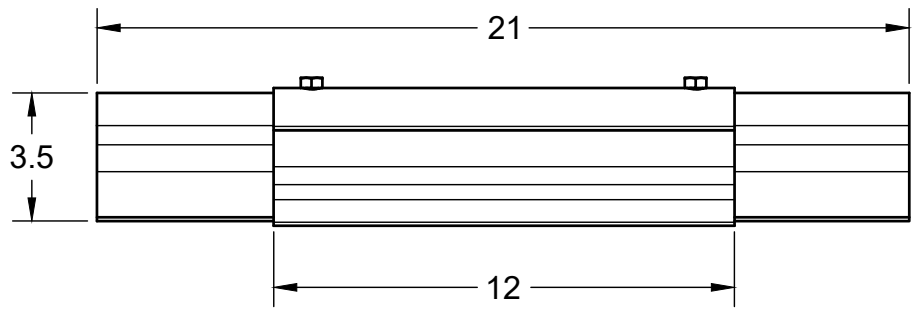

REVISIONS		
REVISION	DESCRIPTION	DATE
A	Initial Release	1/1/2020

<b>Power Line Sentry, LLC</b> PowerLineSentry.com 8950 Pieper Road Wellington, Colorado 80549 1-970-599-1050			For any unspecified dimensions, reference solid model or contact Power Line Sentry							
			Revisions on this item require inspection All dimensions are in inches Tolerances if not specified: .XX +/- .01 .XXX +/- .005 .XXXX +/- .0005 Angles +/- 1 Degree	<b>MATERIAL DESCRIPTION</b> Proprietary FR-UV Polymer Color: Gray		All information contained herein is the sole property of Power Line Sentry, LLC. Any reproduction of this drawing in whole or in part without the written permission of Power Line Sentry, LLC is prohibited.				
<u>CONFIDENTIAL:</u> Property of: <b>Power Line Sentry, LLC</b>			APPROVED CHECKED DRAWN	KM DH NM	12/9/2020 12/9/2020 12/4/2020		SIZE <b>A</b> SCALE 1:1	TITLE JK cap with two retention sleeves	SKU CC-JK	SHEET 1 of 1