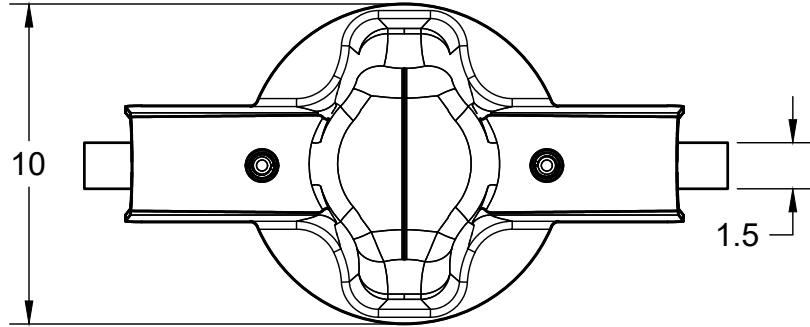

REVISIONS		
REVISION	DESCRIPTION	DATE
A	Initial Release	1/11/2020
B	10" Extension Added	7/14/2021

Power Line Sentry, LLC PowerLineSentry.com 8950 Pieper Road Wellington, Colorado 80549 1-970-599-1050			For any unspecified dimensions, reference solid model or contact Power Line Sentry		
			Revisions on this item require inspection All dimensions are in inches Tolerances if not specified: .XX +/- .01 .XXX +/- .005 .XXXX +/- .0005 Angles +/- 1 Degree	MATERIAL DESCRIPTION Proprietary FR-UV Polymer Color: Gray	
<u>CONFIDENTIAL:</u> Property of: Power Line Sentry, LLC			All information contained herein is the sole property of Power Line Sentry, LLC. Any reproduction of this drawing in whole or in part without the written permission of Power Line Sentry, LLC is prohibited.		
APPROVED	KM	1/11/2021	SIZE	TITLE	REV
CHECKED	DH	1/11/2021	A	Trunnion mount cap with two retention sleeves	A
DRAWN	NM	1/11/2021	SCALE	1:5	SKU CC-TR
			SHEET	1 of 1	