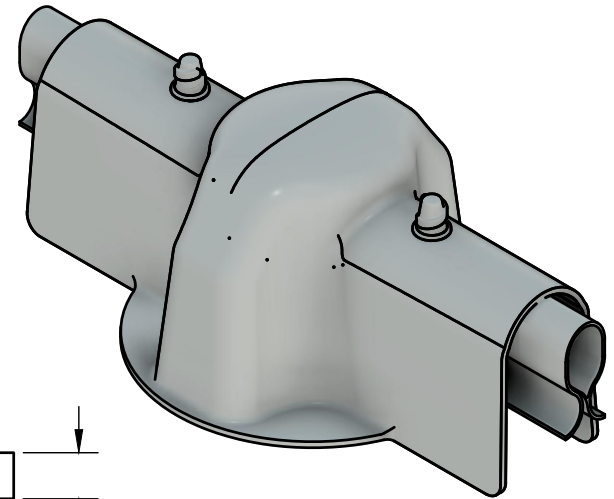

REVISIONS		
REVISION	DESCRIPTION	DATE
A	Initial Release	1/11/2020
B	10" Extension Added	7/14/2021

Power Line Sentry, LLC PowerLineSentry.com 8950 Pieper Road Wellington, Colorado 80549 1-970-599-1050			For any unspecified dimensions, reference solid model or contact Power Line Sentry		
			Revisions on this item require inspection All dimensions are in inches Tolerances if not specified: .XX +/- .01 .XXX +/- .005 .XXXX +/- .0005 Angles +/- 1 Degree	MATERIAL DESCRIPTION Proprietary FR-UV Polymer Color: Gray	
<u>CONFIDENTIAL:</u> Property of: Power Line Sentry, LLC			All information contained herein is the sole property of Power Line Sentry, LLC. Any reproduction of this drawing in whole or in part without the written permission of Power Line Sentry, LLC is prohibited.		
APPROVED	KM	1/11/2021	SIZE	TITLE	REV
CHECKED	DH	1/11/2021	A	Trunnion mount cap with two retention sleeves	A
DRAWN	NM	1/11/2021	SCALE	1:5	SKU CC-TR
			SHEET	1 of 1	