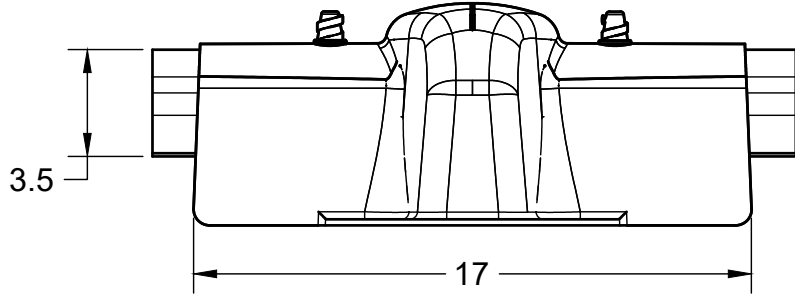

REVISIONS		
REVISION	DESCRIPTION	DATE
A	Initial Release	1/11/2020
B	10" Extension Added	7/14/2021

Power Line Sentry, LLC PowerLineSentry.com 8950 Pieper Road Wellington, Colorado 80549 1-970-599-1050			For any unspecified dimensions, reference solid model or contact Power Line Sentry		
			Revisions on this item require inspection All dimensions are in inches Tolerances if not specified: .XX +/- .01 .XXX +/- .005 .XXXX +/- .0005 Angles +/- 1 Degree	MATERIAL DESCRIPTION Proprietary FR-UV Polymer Color: Gray	
<u>CONFIDENTIAL:</u> Property of: Power Line Sentry, LLC			All information contained herein is the sole property of Power Line Sentry, LLC. Any reproduction of this drawing in whole or in part without the written permission of Power Line Sentry, LLC is prohibited.		
APPROVED	KM	1/11/2021	SIZE	TITLE	REV
CHECKED	DH	1/11/2021	A	Trunnion mount cap with two retention sleeves	A
DRAWN	NM	1/11/2021	SCALE	1:5	SKU CC-TR
			SHEET	1 of 1	