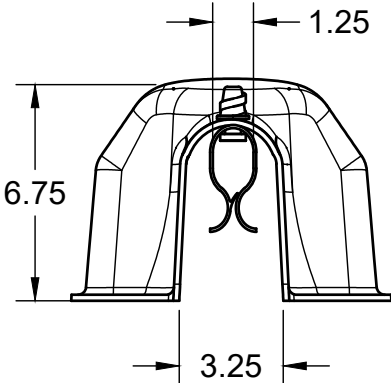

REVISIONS		
REVISION	DESCRIPTION	DATE
A	Initial Release	1/11/2020
B	10" Extension Added	7/14/2021

Power Line Sentry, LLC PowerLineSentry.com 8950 Pieper Road Wellington, Colorado 80549 1-970-599-1050			For any unspecified dimensions, reference solid model or contact Power Line Sentry		
			Revisions on this item require inspection All dimensions are in inches Tolerances if not specified: .XX +/- .01 .XXX +/- .005 .XXXX +/- .0005 Angles +/- 1 Degree	MATERIAL DESCRIPTION Proprietary FR-UV Polymer Color: Gray	
<u>CONFIDENTIAL:</u> Property of: Power Line Sentry, LLC			All information contained herein is the sole property of Power Line Sentry, LLC. Any reproduction of this drawing in whole or in part without the written permission of Power Line Sentry, LLC is prohibited.		
APPROVED	KM	1/11/2021	SIZE	TITLE	REV
CHECKED	DH	1/11/2021	A	Trunnion mount cap with two retention sleeves	A
DRAWN	NM	1/11/2021	SCALE	1:5	SKU CC-TR
			SHEET	1 of 1	