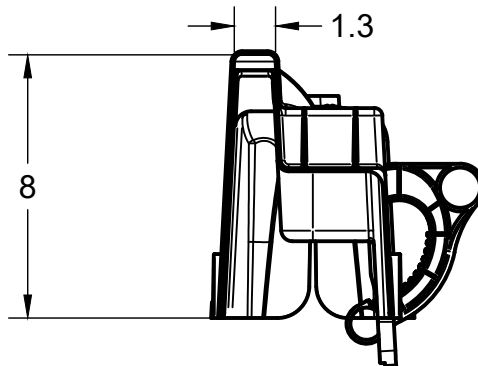

REVISIONS		
REVISION	DESCRIPTION	DATE
A	Initial Release	10/14/2022

Hotstick Positioning Points (4 places)

Hotstick Attachment Point

Raptor Claw Adjustable Latch
(Hotstick Compatible)

Hotstick Attachment Point

Power Line Sentry, LLC PowerLineSentry.com 8950 Pieper Road Wellington, Colorado 80549 1-970-599-1050			For any unspecified dimensions, reference solid model or contact Power Line Sentry		
CONFIDENTIAL: Property of: Power Line Sentry, LLC			Revisions on this item require inspection All dimensions are in inches Tolerances if not specified: .XX +/- .01 .XXX +/- .005 .XXXX +/- .0005 Angles +/- 1 Degree		MATERIAL DESCRIPTION Proprietary FR-UV Polymer Color: Gray
APPROVED TK 10/14/22			SIZE TITLE		REV
CHECKED TK 10/14/22			A Universal Hotstickable Loadbreak Cutout Cover		A
DRAWN KM 10/14/22			SCALE 1:6		SKU CT-D04
			SHEET 1 of 1		