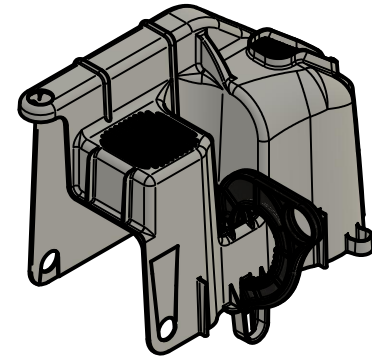

REVISIONS		
REVISION	DESCRIPTION	DATE
A	Initial Release	10/14/2022

Hotstick Positioning Points (4 places)

Hotstick Attachment Point

Raptor Claw Adjustable Latch
(Hotstick Compatible)

Hotstick Attachment Point

Power Line Sentry, LLC PowerLineSentry.com 8950 Pieper Road Wellington, Colorado 80549 1-970-599-1050			For any unspecified dimensions, reference solid model or contact Power Line Sentry		
CONFIDENTIAL: Property of: Power Line Sentry, LLC			Revisions on this item require inspection All dimensions are in inches Tolerances if not specified: .XX +/- .01 .XXX +/- .005 .XXXX +/- .0005 Angles +/- 1 Degree		MATERIAL DESCRIPTION Proprietary FR-UV Polymer Color: Gray
APPROVED TK 10/14/22			SIZE TITLE		REV
CHECKED TK 10/14/22			A Universal Hotstickable Loadbreak Cutout Cover		A
DRAWN KM 10/14/22			SCALE 1:6		SKU CT-D04
			SHEET 1 of 1		