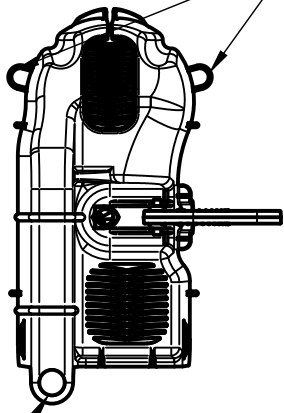

REVISIONS		
REVISION	DESCRIPTION	DATE
A	Initial Release	10/14/2022

Hotstick Positioning Points (4 places)

Hotstick Attachment Point

Raptor Claw Adjustable Latch
(Hotstick Compatible)

Hotstick Attachment Point

Power Line Sentry, LLC PowerLineSentry.com 8950 Pieper Road Wellington, Colorado 80549 1-970-599-1050			For any unspecified dimensions, reference solid model or contact Power Line Sentry		
CONFIDENTIAL: Property of: Power Line Sentry, LLC			Revisions on this item require inspection All dimensions are in inches Tolerances if not specified: .XX +/- .01 .XXX +/- .005 .XXXX +/- .0005 Angles +/- 1 Degree		MATERIAL DESCRIPTION Proprietary FR-UV Polymer Color: Gray
APPROVED TK 10/14/22			SIZE TITLE		REV
CHECKED TK 10/14/22			A Universal Hotstickable Loadbreak Cutout Cover		A
DRAWN KM 10/14/22			SCALE 1:6		SKU CT-D04
			SHEET 1 of 1		