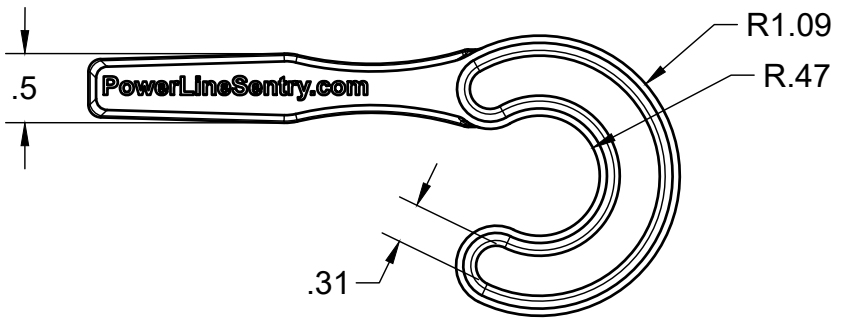

REVISIONS		
REVISION	DESCRIPTION	DATE
A	Initial Release	12/9/2020

Power Line Sentry, LLC PowerLineSentry.com 8950 Pieper Road Wellington, Colorado 80549 1-970-599-1050		
CONFIDENTIAL: Property of: Power Line Sentry, LLC		
APPROVED	KM	12/9/2020
CHECKED	NM	12/9/2020
DRAWN	DH	12/9/2020

For any unspecified dimensions, reference solid model or contact Power Line Sentry			
Revisions on this item require inspection All dimensions are in inches Tolerances if not specified: .XX +/- .01 .XXX +/- .005 .XXXX +/- .0005 Angles +/- 1 Degree		MATERIAL DESCRIPTION Proprietary Thermoplastic Polyester Color: Blue	
All information contained herein is the sole property of Power Line Sentry, LLC. Any reproduction of this drawing in whole or in part without the written permission of Power Line Sentry, LLC is prohibited.			
SIZE	TITLE		REV
A	LH-038 hotstick installation tool		A
SCALE	1:1.5	SKU	LHT-038
SHEET	1 of 1