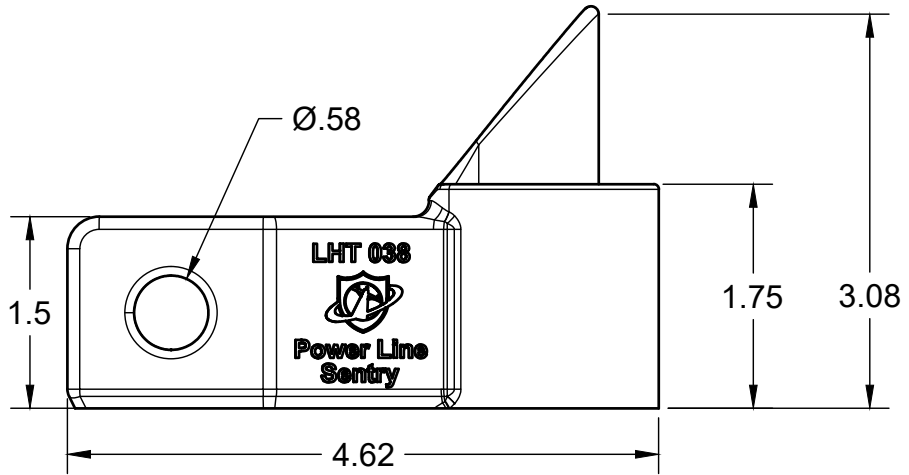

REVISIONS		
REVISION	DESCRIPTION	DATE
A	Initial Release	12/9/2020

Power Line Sentry, LLC PowerLineSentry.com 8950 Pieper Road Wellington, Colorado 80549 1-970-599-1050		
CONFIDENTIAL: Property of: Power Line Sentry, LLC		
APPROVED	KM	12/9/2020
CHECKED	NM	12/9/2020
DRAWN	DH	12/9/2020

For any unspecified dimensions, reference solid model or contact Power Line Sentry			
Revisions on this item require inspection All dimensions are in inches Tolerances if not specified: .XX +/- .01 .XXX +/- .005 .XXXX +/- .0005 Angles +/- 1 Degree		MATERIAL DESCRIPTION Proprietary Thermoplastic Polyester Color: Blue	
All information contained herein is the sole property of Power Line Sentry, LLC. Any reproduction of this drawing in whole or in part without the written permission of Power Line Sentry, LLC is prohibited.			
SIZE	TITLE		REV
A	LH-038 hotstick installation tool		A
SCALE	1:1.5	SKU	LHT-038
SHEET	1 of 1