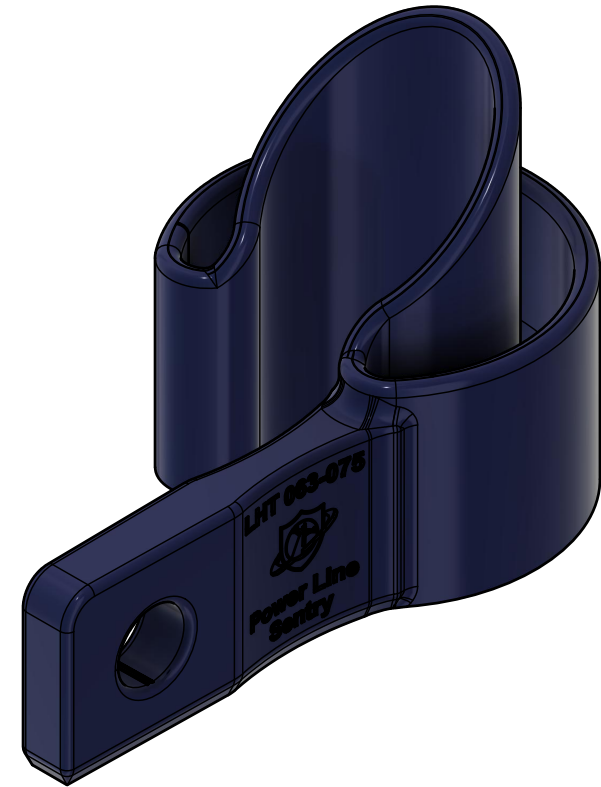

REVISIONS		
REVISION	DESCRIPTION	DATE
A	Initial Release	12/9/2020

Power Line Sentry, LLC PowerLineSentry.com 8950 Pieper Road Wellington, Colorado 80549 1-970-599-1050			For any unspecified dimensions, reference solid model or contact Power Line Sentry		
			Revisions on this item require inspection All dimensions are in inches Tolerances if not specified: .XX +/- .01 .XXX +/- .005 .XXXX +/- .0005 Angles +/- 1 Degree	MATERIAL DESCRIPTION Proprietary Thermoplastic Polyester Color: Blue	
<u>CONFIDENTIAL:</u> Property of: Power Line Sentry, LLC			All information contained herein is the sole property of Power Line Sentry, LLC. Any reproduction of this drawing in whole or in part without the written permission of Power Line Sentry, LLC is prohibited.		
APPROVED	KM	12/9/2020	SIZE	TITLE	REV
CHECKED	NM	12/9/2020	A	LH-063/LH-075 hotstick installation tool	A
DRAWN	DH	12/9/2020	SCALE	1:1.5	SKU LHT-063-075
			SHEET	1 of 1	