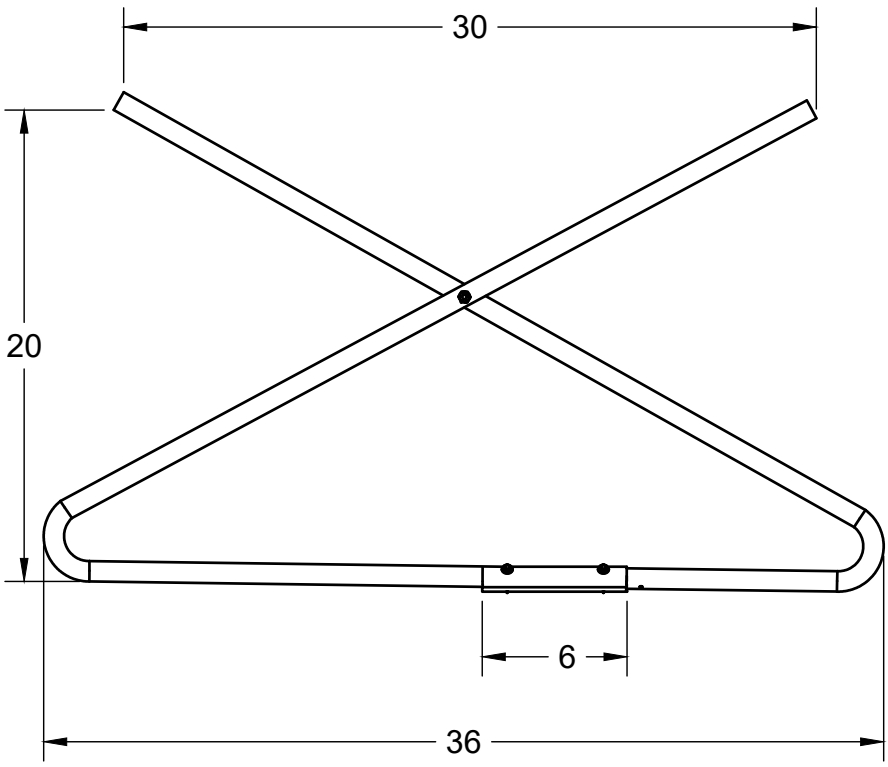

REVISIONS		
REVISION	DESCRIPTION	DATE
A	Initial Release	12/22/2020

Power Line Sentry, LLC PowerLineSentry.com 8950 Pieper Road Wellington, Colorado 80549 1-970-599-1050			For any unspecified dimensions, reference solid model or contact Power Line Sentry								
			Revisions on this item require inspection All dimensions are in inches Tolerances if not specified: .XX +/- .01 .XXX +/- .005 .XXXX +/- .0005 Angles +/- 1 Degree		MATERIAL DESCRIPTION Proprietary FR-UV Polymer Color: Gray		All information contained herein is the sole property of Power Line Sentry, LLC. Any reproduction of this drawing in whole or in part without the written permission of Power Line Sentry, LLC is prohibited.				
<u>CONFIDENTIAL:</u> Property of: Power Line Sentry, LLC			APPROVED	KM	12/22/2020	SIZE		TITLE	REV		
			CHECKED	DH	12/22/2020	A	36" raptor guard with flat surface saddle	A			
			DRAWN	NM	12/22/2020	SCALE	1:8	SKU	RGFL-36	SHEET	1 of 1