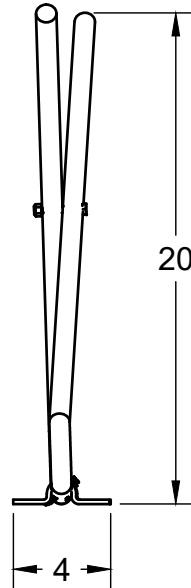

REVISIONS		
REVISION	DESCRIPTION	DATE
A	Initial Release	12/22/2020

Power Line Sentry, LLC PowerLineSentry.com 8950 Pieper Road Wellington, Colorado 80549 1-970-599-1050			For any unspecified dimensions, reference solid model or contact Power Line Sentry								
			Revisions on this item require inspection All dimensions are in inches Tolerances if not specified: .XX +/- .01 .XXX +/- .005 .XXXX +/- .0005 Angles +/- 1 Degree		MATERIAL DESCRIPTION Proprietary FR-UV Polymer Color: Gray		All information contained herein is the sole property of Power Line Sentry, LLC. Any reproduction of this drawing in whole or in part without the written permission of Power Line Sentry, LLC is prohibited.				
<u>CONFIDENTIAL:</u> Property of: Power Line Sentry, LLC			APPROVED	KM	12/22/2020	SIZE		TITLE	REV		
			CHECKED	DH	12/22/2020	A	36" raptor guard with flat surface saddle	A			
			DRAWN	NM	12/22/2020	SCALE	1:8	SKU	RGFL-36	SHEET	1 of 1