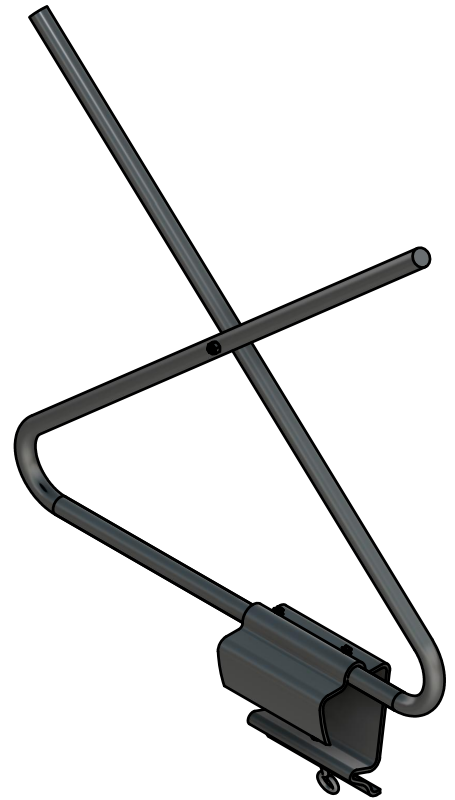

REVISIONS		
REVISION	DESCRIPTION	DATE
A	Initial Release	12/22/2020

Power Line Sentry, LLC PowerLineSentry.com 8950 Pieper Road Wellington, Colorado 80549 1-970-599-1050			For any unspecified dimensions, reference solid model or contact Power Line Sentry		
			Revisions on this item require inspection All dimensions are in inches Tolerances if not specified: .XX +/- .01 .XXX +/- .005 .XXXX +/- .0005 Angles +/- 1 Degree	MATERIAL DESCRIPTION Proprietary FR-UV Polymer Color: Gray	
<u>CONFIDENTIAL:</u> Property of: Power Line Sentry, LLC			All information contained herein is the sole property of Power Line Sentry, LLC. Any reproduction of this drawing in whole or in part without the written permission of Power Line Sentry, LLC is prohibited.		
APPROVED	KM	12/22/2020	SIZE	TITLE	REV
CHECKED	DH	12/22/2020	A	24" raptor guard with hotstickable saddle for 3 3/4" wide standard cross arm	A
DRAWN	NM	12/22/2020	SCALE	1:8	SKU RGHS-24
			SHEET	1 of 1	