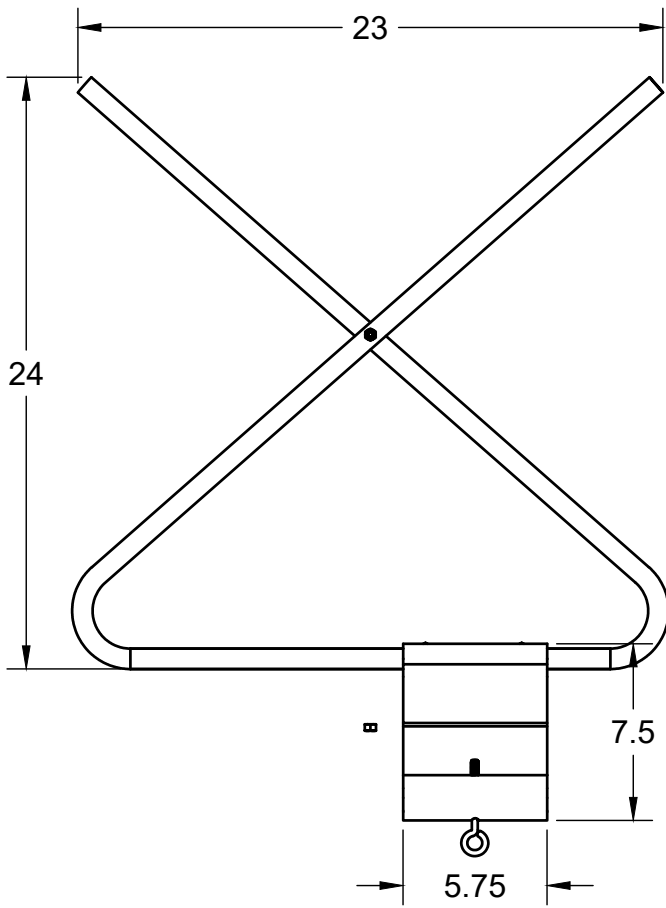

REVISIONS		
REVISION	DESCRIPTION	DATE
A	Initial Release	12/22/2020

Power Line Sentry, LLC PowerLineSentry.com 8950 Pieper Road Wellington, Colorado 80549 1-970-599-1050			For any unspecified dimensions, reference solid model or contact Power Line Sentry		
			Revisions on this item require inspection All dimensions are in inches Tolerances if not specified: .XX +/- .01 .XXX +/- .005 .XXXX +/- .0005 Angles +/- 1 Degree	MATERIAL DESCRIPTION Proprietary FR-UV Polymer Color: Gray	
<u>CONFIDENTIAL:</u> Property of: Power Line Sentry, LLC			All information contained herein is the sole property of Power Line Sentry, LLC. Any reproduction of this drawing in whole or in part without the written permission of Power Line Sentry, LLC is prohibited.		
APPROVED	KM	12/22/2020	SIZE	TITLE	REV
CHECKED	DH	12/22/2020	A	24" raptor guard with hotstickable saddle for 3 3/4" wide standard cross arm	A
DRAWN	NM	12/22/2020	SCALE	1:8	SKU RGHS-24
			SHEET	1 of 1	