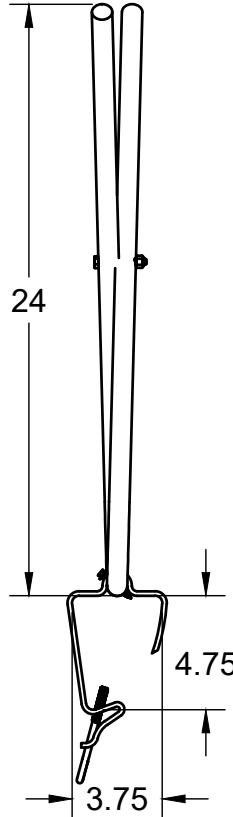

REVISIONS		
REVISION	DESCRIPTION	DATE
A	Initial Release	12/22/2020

Power Line Sentry, LLC PowerLineSentry.com 8950 Pieper Road Wellington, Colorado 80549 1-970-599-1050			For any unspecified dimensions, reference solid model or contact Power Line Sentry		
			Revisions on this item require inspection All dimensions are in inches Tolerances if not specified: .XX +/- .01 .XXX +/- .005 .XXXX +/- .0005 Angles +/- 1 Degree	MATERIAL DESCRIPTION Proprietary FR-UV Polymer Color: Gray	
<u>CONFIDENTIAL:</u> Property of: Power Line Sentry, LLC			All information contained herein is the sole property of Power Line Sentry, LLC. Any reproduction of this drawing in whole or in part without the written permission of Power Line Sentry, LLC is prohibited.		
APPROVED	KM	12/22/2020	SIZE	TITLE	REV
CHECKED	DH	12/22/2020	A	24" raptor guard with hotstickable saddle for 3 3/4" wide standard cross arm	A
DRAWN	NM	12/22/2020	SCALE	1:8	SKU RGHS-24
			SHEET	1 of 1	