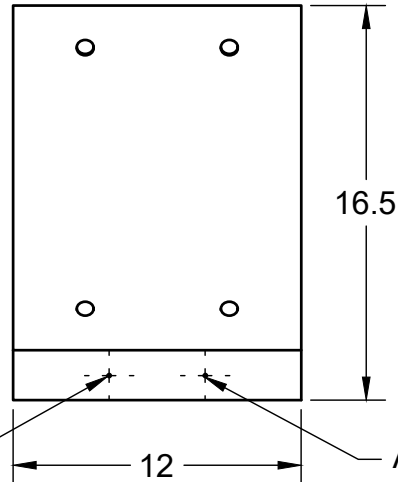

REVISIONS		
REVISION	DESCRIPTION	DATE
A	Initial Release	12/8/2020

Push Pin (8 Places)

Attachment Point (4 Places)

Power Line Sentry, LLC PowerLineSentry.com 8950 Pieper Road Wellington, Colorado 80549 1-970-599-1050			For any unspecified dimensions, reference solid model or contact Power Line Sentry		
			Revisions on this item require inspection All dimensions are in inches Tolerances if not specified: .XX +/- .01 .XXX +/- .005 .XXXX +/- .0005 Angles +/- 1 Degree	MATERIAL DESCRIPTION Proprietary UV Polymer Color: Brown	
<u>CONFIDENTIAL:</u> Property of: Power Line Sentry, LLC			All information contained herein is the sole property of Power Line Sentry, LLC. Any reproduction of this drawing in whole or in part without the written permission of Power Line Sentry, LLC is prohibited.		
APPROVED	KM	12/9/2020	SIZE A	TITLE 12" nest diverter coupler for joining two HD nest diverters	REV A
CHECKED	DH	12/9/2020			
DRAWN	NM	12/8/2020	SCALE 1:8	SKU RGNS-12-HD	SHEET 1 of 1