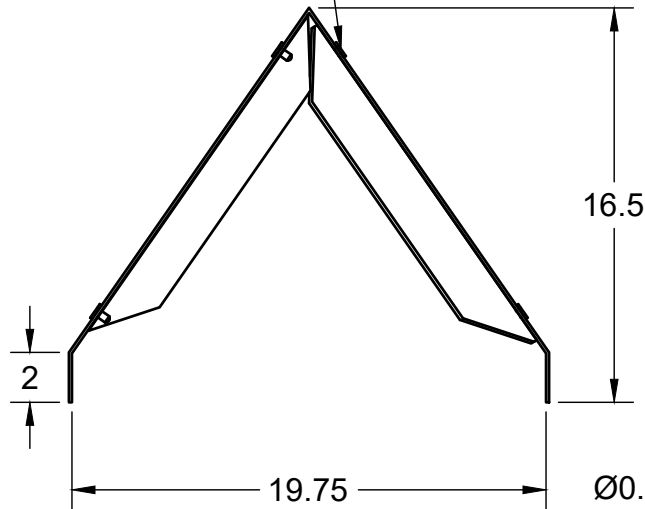

REVISIONS		
REVISION	DESCRIPTION	DATE
A	Initial Release	12/8/2020

Push Pin (8 Places)

Attachment Point (4 Places)

Power Line Sentry, LLC PowerLineSentry.com 8950 Pieper Road Wellington, Colorado 80549 1-970-599-1050			For any unspecified dimensions, reference solid model or contact Power Line Sentry		
			Revisions on this item require inspection All dimensions are in inches Tolerances if not specified: .XX +/- .01 .XXX +/- .005 .XXXX +/- .0005 Angles +/- 1 Degree	MATERIAL DESCRIPTION Proprietary UV Polymer Color: Brown	
<u>CONFIDENTIAL:</u> Property of: Power Line Sentry, LLC			All information contained herein is the sole property of Power Line Sentry, LLC. Any reproduction of this drawing in whole or in part without the written permission of Power Line Sentry, LLC is prohibited.		
APPROVED	KM	12/9/2020	SIZE A	TITLE 12" nest diverter coupler for joining two HD nest diverters	REV A
CHECKED	DH	12/9/2020			
DRAWN	NM	12/8/2020	SCALE 1:8	SKU RGNS-12-HD	SHEET 1 of 1