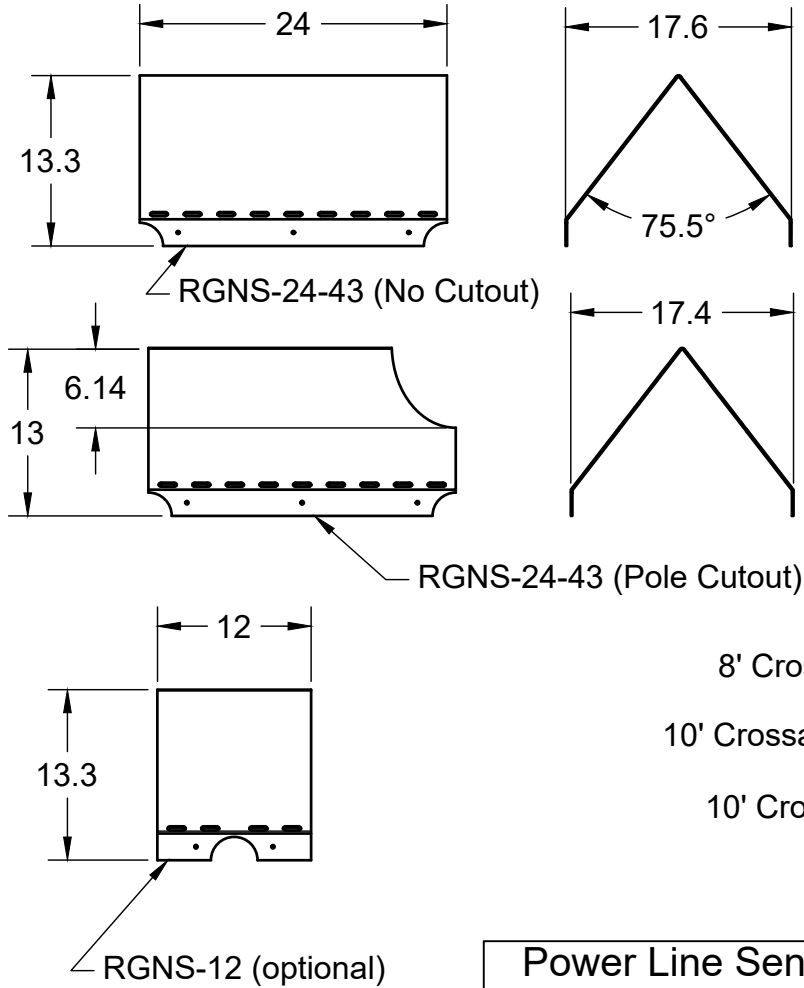

REVISIONS		
REVISION	DESCRIPTION	DATE
A	Initial Release	3/16/2022

RGNS-24-43 kit includes:
1: RGNS-24-43 (No Cutout)
1: RGNS-24-43 (Pole Cutout)

RGNS-12 is not included and must be purchased separately

Power Line Sentry, LLC
PowerLineSentry.com
8950 Pieper Road
Wellington, Colorado 80549
1-970-599-1050

CONFIDENTIAL:
Property of:
Power Line Sentry, LLC

For any unspecified dimensions, reference solid model or contact Power Line Sentry

Revisions on this item require inspection
All dimensions are in inches
Tolerances if not specified:
.XX +/- .01
.XXX +/- .005
.XXXX +/- .0005
Angles +/- 1 Degree

MATERIAL DESCRIPTION
Proprietary UV Polymer

All information contained herein is the sole property of Power Line Sentry, LLC. Any reproduction of this drawing in whole or in part without the written permission of Power Line Sentry, LLC is prohibited.

APPROVED	KM	3/16/2022	SIZE	TITLE	REV
CHECKED	BM	3/16/2022	A	24"-43" Adjustable Diverter for Double Crossarms	A
DRAWN	DH	3/16/2022	SCALE	1:50	SKU RGNS-24-43 SHEET 1 of 1