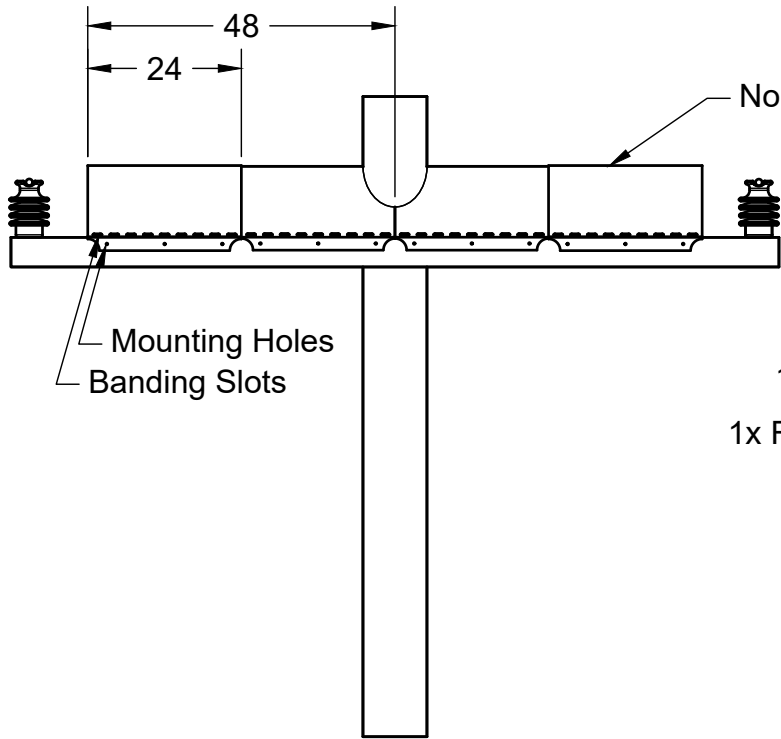

APPROVED	KM	3/16/2022	SIZE	TITLE	REV
CHECKED	BM	3/16/2022	A	24"-43" Adjustable Diverter for Double Crossarms	A
DRAWN	DH	3/16/2022	SCALE	1:50	SKU RGNS-24-43 SHEET 1 of 1

Power Line Sentry, LLC PowerLineSentry.com 8950 Pieper Road Wellington, Colorado 80549 1-970-599-1050			For any unspecified dimensions, reference solid model or contact Power Line Sentry								
			Revisions on this item require inspection All dimensions are in inches Tolerances if not specified: .XX +/- .01 .XXX +/- .005 .XXXX +/- .0005 Angles +/- 1 Degree		MATERIAL DESCRIPTION Proprietary UV Polymer All information contained herein is the sole property of Power Line Sentry, LLC. Any reproduction of this drawing in whole or in part without the written permission of Power Line Sentry, LLC is prohibited.						
<u>CONFIDENTIAL:</u> Property of: Power Line Sentry, LLC			APPROVED	KM	3/16/2022	SIZE	TITLE	REV			
			CHECKED	BM	3/16/2022	A	24"-43" Adjustable Diverter for Double Crossarms	A			
			DRAWN	DH	3/16/2022	SCALE	0.005471	SKU	RGNS-24-43	SHEET	1 of 1

Power Line Sentry, LLC PowerLineSentry.com 8950 Pieper Road Wellington, Colorado 80549 1-970-599-1050			For any unspecified dimensions, reference solid model or contact Power Line Sentry								
			Revisions on this item require inspection All dimensions are in inches Tolerances if not specified: .XX +/- .01 .XXX +/- .005 .XXXX +/- .0005 Angles +/- 1 Degree		MATERIAL DESCRIPTION Proprietary UV Polymer All information contained herein is the sole property of Power Line Sentry, LLC. Any reproduction of this drawing in whole or in part without the written permission of Power Line Sentry, LLC is prohibited.						
<u>CONFIDENTIAL:</u> Property of: Power Line Sentry, LLC			APPROVED	KM	3/16/2022	SIZE	TITLE	REV			
			CHECKED	BM	3/16/2022	A	24"-43" Adjustable Diverter for Double Crossarms	A			
			DRAWN	DH	3/16/2022	SCALE	0.005471	SKU	RGNS-24-43	SHEET	1 of 1