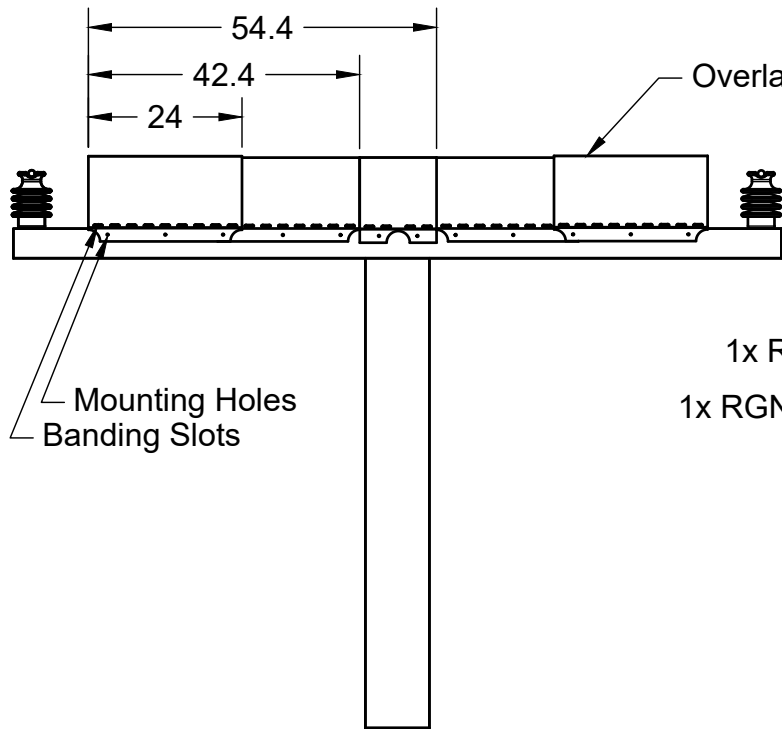

APPROVED	KM	3/16/2022	SIZE	TITLE	REV
CHECKED	BM	3/16/2022	A	24"-43" Adjustable Diverter for Double Crossarms	A
DRAWN	DH	3/16/2022	SCALE	1:50	SKU RGNS-24-43 SHEET 1 of 1

Power Line Sentry, LLC PowerLineSentry.com 8950 Pieper Road Wellington, Colorado 80549 1-970-599-1050			For any unspecified dimensions, reference solid model or contact Power Line Sentry								
			Revisions on this item require inspection All dimensions are in inches Tolerances if not specified: .XX +/- .01 .XXX +/- .005 .XXXX +/- .0005 Angles +/- 1 Degree		MATERIAL DESCRIPTION Proprietary UV Polymer All information contained herein is the sole property of Power Line Sentry, LLC. Any reproduction of this drawing in whole or in part without the written permission of Power Line Sentry, LLC is prohibited.						
<u>CONFIDENTIAL:</u> Property of: Power Line Sentry, LLC			APPROVED	KM	3/16/2022	SIZE	TITLE	REV			
			CHECKED	BM	3/16/2022	A	24"-43" Adjustable Diverter for Double Crossarms	A			
			DRAWN	DH	3/16/2022	SCALE	0.005471	SKU	RGNS-24-43	SHEET	1 of 1

Power Line Sentry, LLC PowerLineSentry.com 8950 Pieper Road Wellington, Colorado 80549 1-970-599-1050			For any unspecified dimensions, reference solid model or contact Power Line Sentry								
			Revisions on this item require inspection All dimensions are in inches Tolerances if not specified: .XX +/- .01 .XXX +/- .005 .XXXX +/- .0005 Angles +/- 1 Degree		MATERIAL DESCRIPTION Proprietary UV Polymer All information contained herein is the sole property of Power Line Sentry, LLC. Any reproduction of this drawing in whole or in part without the written permission of Power Line Sentry, LLC is prohibited.						
<u>CONFIDENTIAL:</u> Property of: Power Line Sentry, LLC			APPROVED	KM	3/16/2022	SIZE	TITLE	REV			
			CHECKED	BM	3/16/2022	A	24"-43" Adjustable Diverter for Double Crossarms	A			
			DRAWN	DH	3/16/2022	SCALE	0.005471	SKU	RGNS-24-43	SHEET	1 of 1