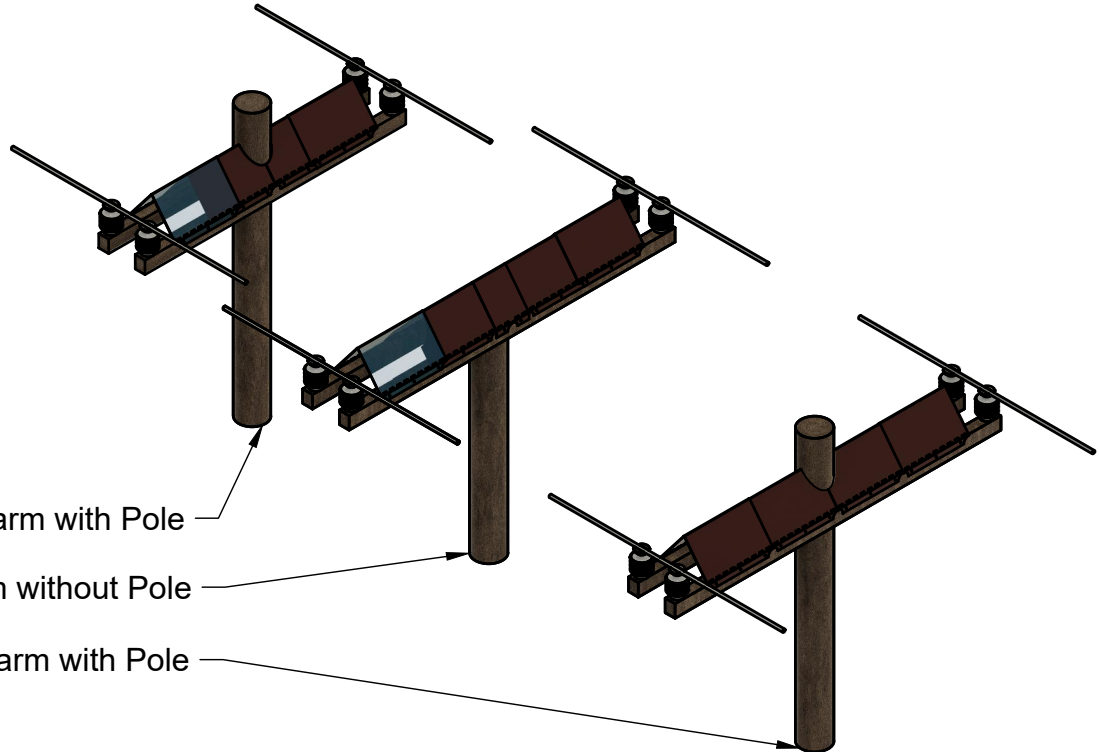

REVISIONS		
REVISION	DESCRIPTION	DATE
A	Initial Release	3/16/2022

RGNS-24-43 kit includes:
 1: RGNS-24-43 (No Cutout)
 1: RGNS-24-43 (Pole Cutout)

RGNS-12 is not included and must be purchased separately

APPROVED	KM	3/16/2022	SIZE	TITLE	REV
CHECKED	BM	3/16/2022	A	24"-43" Adjustable Diverter for Double Crossarms	A
DRAWN	DH	3/16/2022	SCALE	1:50	SKU RGNS-24-43 SHEET 1 of 1

Power Line Sentry, LLC PowerLineSentry.com 8950 Pieper Road Wellington, Colorado 80549 1-970-599-1050			For any unspecified dimensions, reference solid model or contact Power Line Sentry								
			Revisions on this item require inspection All dimensions are in inches Tolerances if not specified: .XX +/- .01 .XXX +/- .005 .XXXX +/- .0005 Angles +/- 1 Degree		MATERIAL DESCRIPTION Proprietary UV Polymer All information contained herein is the sole property of Power Line Sentry, LLC. Any reproduction of this drawing in whole or in part without the written permission of Power Line Sentry, LLC is prohibited.						
<u>CONFIDENTIAL:</u> Property of: Power Line Sentry, LLC			APPROVED	KM	3/16/2022	SIZE	TITLE	REV			
			CHECKED	BM	3/16/2022	A	24"-43" Adjustable Diverter for Double Crossarms	A			
			DRAWN	DH	3/16/2022	SCALE	0.005471	SKU	RGNS-24-43	SHEET	1 of 1