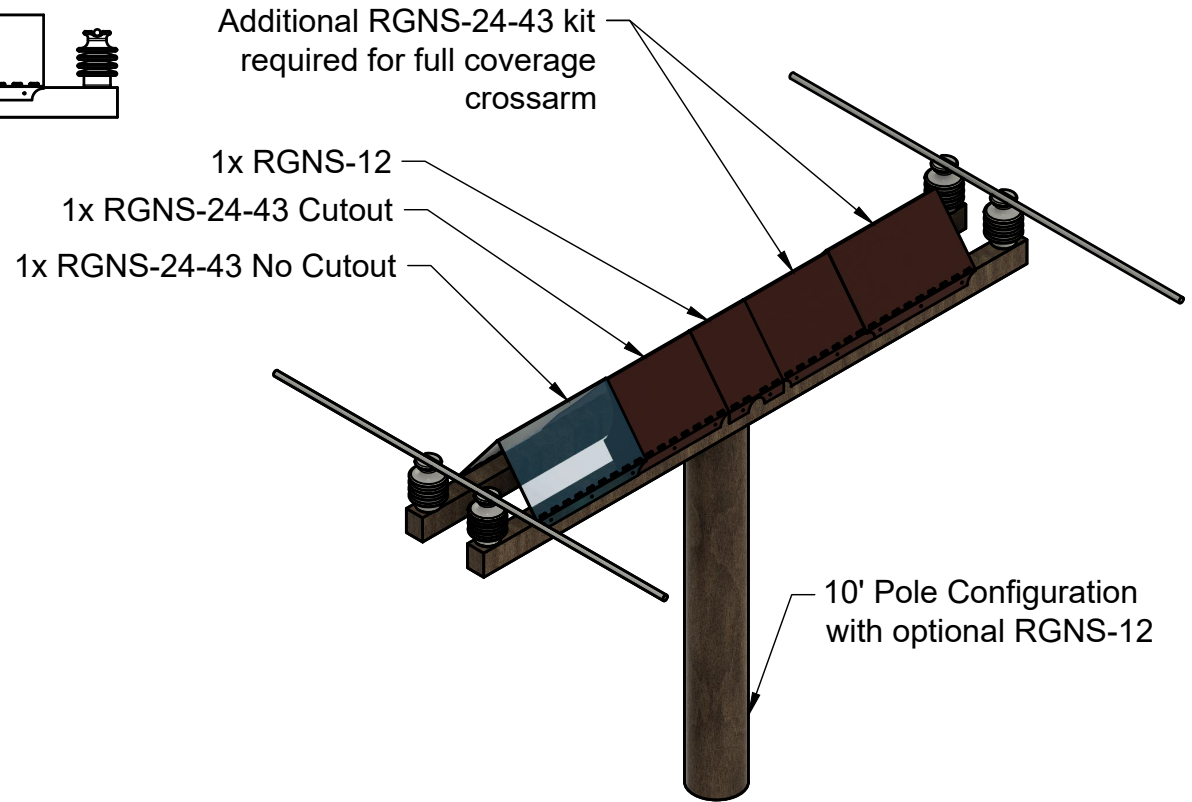

APPROVED	KM	3/16/2022	SIZE	TITLE	REV
CHECKED	BM	3/16/2022	A	24"-43" Adjustable Diverter for Double Crossarms	A
DRAWN	DH	3/16/2022	SCALE	1:50	SKU RGNS-24-43 SHEET 1 of 1

Power Line Sentry, LLC PowerLineSentry.com 8950 Pieper Road Wellington, Colorado 80549 1-970-599-1050			For any unspecified dimensions, reference solid model or contact Power Line Sentry								
			Revisions on this item require inspection All dimensions are in inches Tolerances if not specified: .XX +/- .01 .XXX +/- .005 .XXXX +/- .0005 Angles +/- 1 Degree		MATERIAL DESCRIPTION Proprietary UV Polymer All information contained herein is the sole property of Power Line Sentry, LLC. Any reproduction of this drawing in whole or in part without the written permission of Power Line Sentry, LLC is prohibited.						
<u>CONFIDENTIAL:</u> Property of: Power Line Sentry, LLC			APPROVED	KM	3/16/2022	SIZE	TITLE	REV			
			CHECKED	BM	3/16/2022	A	24"-43" Adjustable Diverter for Double Crossarms	A			
			DRAWN	DH	3/16/2022	SCALE	0.005471	SKU	RGNS-24-43	SHEET	1 of 1

Power Line Sentry, LLC PowerLineSentry.com 8950 Pieper Road Wellington, Colorado 80549 1-970-599-1050			For any unspecified dimensions, reference solid model or contact Power Line Sentry								
			Revisions on this item require inspection All dimensions are in inches Tolerances if not specified: .XX +/- .01 .XXX +/- .005 .XXXX +/- .0005 Angles +/- 1 Degree		MATERIAL DESCRIPTION Proprietary UV Polymer All information contained herein is the sole property of Power Line Sentry, LLC. Any reproduction of this drawing in whole or in part without the written permission of Power Line Sentry, LLC is prohibited.						
<u>CONFIDENTIAL:</u> Property of: Power Line Sentry, LLC			APPROVED	KM	3/16/2022	SIZE	TITLE	REV			
			CHECKED	BM	3/16/2022	A	24"-43" Adjustable Diverter for Double Crossarms	A			
			DRAWN	DH	3/16/2022	SCALE	0.005471	SKU	RGNS-24-43	SHEET	1 of 1