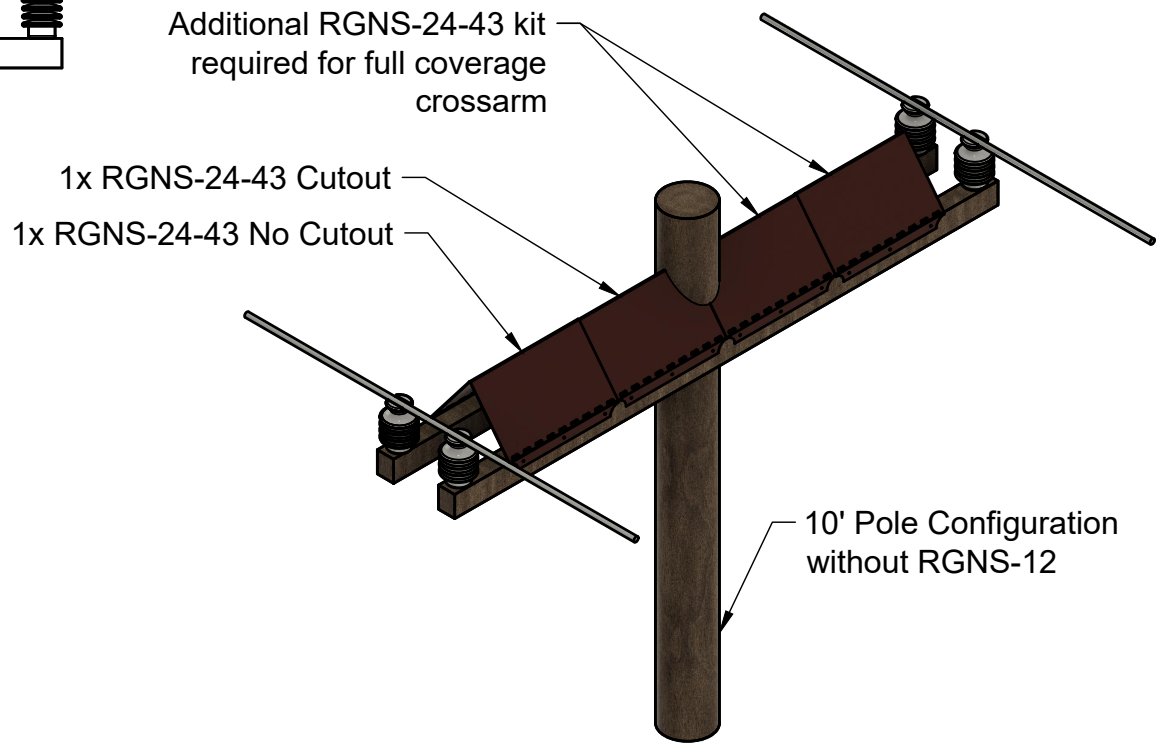

APPROVED	KM	3/16/2022	SIZE	TITLE	REV
CHECKED	BM	3/16/2022	A	24"-43" Adjustable Diverter for Double Crossarms	A
DRAWN	DH	3/16/2022	SCALE	1:50	SKU RGNS-24-43 SHEET 1 of 1

Power Line Sentry, LLC PowerLineSentry.com 8950 Pieper Road Wellington, Colorado 80549 1-970-599-1050			For any unspecified dimensions, reference solid model or contact Power Line Sentry								
			Revisions on this item require inspection All dimensions are in inches Tolerances if not specified: .XX +/- .01 .XXX +/- .005 .XXXX +/- .0005 Angles +/- 1 Degree		MATERIAL DESCRIPTION Proprietary UV Polymer All information contained herein is the sole property of Power Line Sentry, LLC. Any reproduction of this drawing in whole or in part without the written permission of Power Line Sentry, LLC is prohibited.						
<u>CONFIDENTIAL:</u> Property of: Power Line Sentry, LLC			APPROVED	KM	3/16/2022	SIZE	TITLE	REV			
			CHECKED	BM	3/16/2022	A	24"-43" Adjustable Diverter for Double Crossarms	A			
			DRAWN	DH	3/16/2022	SCALE	0.005471	SKU	RGNS-24-43	SHEET	1 of 1

Power Line Sentry, LLC PowerLineSentry.com 8950 Pieper Road Wellington, Colorado 80549 1-970-599-1050			For any unspecified dimensions, reference solid model or contact Power Line Sentry								
			Revisions on this item require inspection All dimensions are in inches Tolerances if not specified: .XX +/- .01 .XXX +/- .005 .XXXX +/- .0005 Angles +/- 1 Degree		MATERIAL DESCRIPTION Proprietary UV Polymer All information contained herein is the sole property of Power Line Sentry, LLC. Any reproduction of this drawing in whole or in part without the written permission of Power Line Sentry, LLC is prohibited.						
<u>CONFIDENTIAL:</u> Property of: Power Line Sentry, LLC			APPROVED	KM	3/16/2022	SIZE	TITLE	REV			
			CHECKED	BM	3/16/2022	A	24"-43" Adjustable Diverter for Double Crossarms	A			
			DRAWN	DH	3/16/2022	SCALE	0.005471	SKU	RGNS-24-43	SHEET	1 of 1