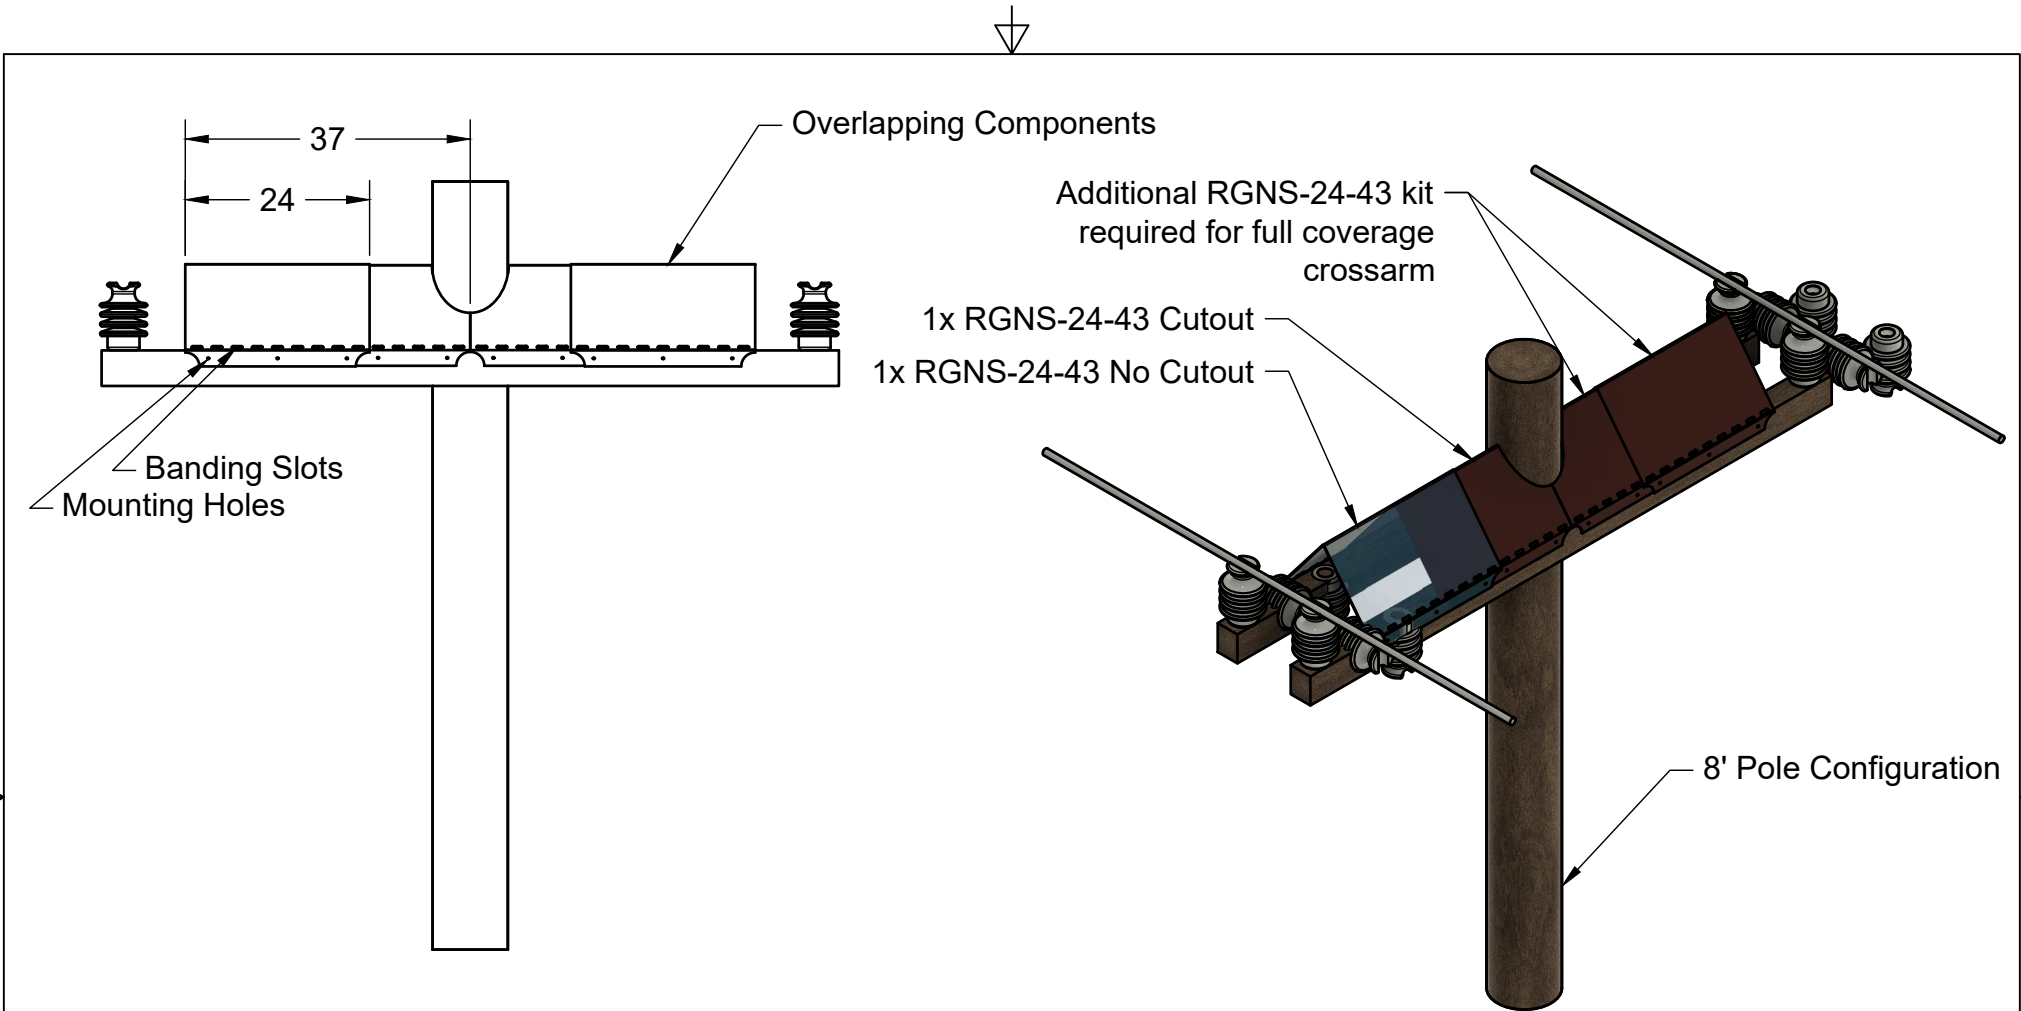

APPROVED	KM	3/16/2022	SIZE	TITLE	REV
CHECKED	BM	3/16/2022	A	24"-43" Adjustable Diverter for Double Crossarms	A
DRAWN	DH	3/16/2022	SCALE	1:50	SKU RGNS-24-43 SHEET 1 of 1

Power Line Sentry, LLC PowerLineSentry.com 8950 Pieper Road Wellington, Colorado 80549 1-970-599-1050			For any unspecified dimensions, reference solid model or contact Power Line Sentry								
			Revisions on this item require inspection All dimensions are in inches Tolerances if not specified: .XX +/- .01 .XXX +/- .005 .XXXX +/- .0005 Angles +/- 1 Degree		MATERIAL DESCRIPTION Proprietary UV Polymer All information contained herein is the sole property of Power Line Sentry, LLC. Any reproduction of this drawing in whole or in part without the written permission of Power Line Sentry, LLC is prohibited.						
<u>CONFIDENTIAL:</u> Property of: Power Line Sentry, LLC			APPROVED	KM	3/16/2022	SIZE	TITLE	REV			
			CHECKED	BM	3/16/2022	A	24"-43" Adjustable Diverter for Double Crossarms	A			
			DRAWN	DH	3/16/2022	SCALE	0.005471	SKU	RGNS-24-43	SHEET	1 of 1

Power Line Sentry, LLC PowerLineSentry.com 8950 Pieper Road Wellington, Colorado 80549 1-970-599-1050			For any unspecified dimensions, reference solid model or contact Power Line Sentry								
			Revisions on this item require inspection All dimensions are in inches Tolerances if not specified: .XX +/- .01 .XXX +/- .005 .XXXX +/- .0005 Angles +/- 1 Degree		MATERIAL DESCRIPTION Proprietary UV Polymer All information contained herein is the sole property of Power Line Sentry, LLC. Any reproduction of this drawing in whole or in part without the written permission of Power Line Sentry, LLC is prohibited.						
<u>CONFIDENTIAL:</u> Property of: Power Line Sentry, LLC			APPROVED	KM	3/16/2022	SIZE	TITLE	REV			
			CHECKED	BM	3/16/2022	A	24"-43" Adjustable Diverter for Double Crossarms	A			
			DRAWN	DH	3/16/2022	SCALE	0.005471	SKU	RGNS-24-43	SHEET	1 of 1