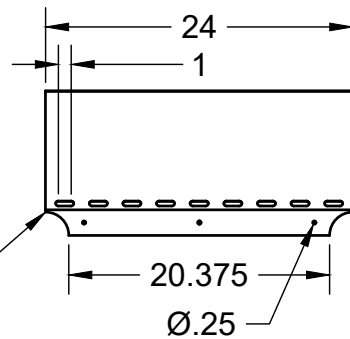

Mounting Holes
Banding Slots

2 kits shown to provide example of coverage on a full cross-arm

8' Crossarm Configuration

Overlapping Diverters

24" Diverter

RGNS-24-48-S kit includes:
2: 24" Diverters

Power Line Sentry, LLC

Revisions on this item require inspection
All dimensions are in inches
Tolerances if not specified:

.XX +/- .01
.XXX +/- .005
.XXXX +/- .0005
Angles +/- 1 Degree

MATERIAL DESCRIPTION

Proprietary UV Polymer

APPROVED	KM	3/17/2022
CHECKED	BM	3/17/2022
DRAWN	DH	3/17/2022

SIZE	TITLE	REV
A	24"-48" Adjustable Diverter Single Crossarm	A
SCALE 1:50	SKU RGNS 24-48-S	SHEET 1 of 2

Mounting Holes
Banding Slots

10' Crossarm Configuration
No Overlapping Diverters

Additional RGNS-24-48-S kit required
for full coverage of crossarm

Power Line Sentry, LLC PowerLineSentry.com 8950 Pieper Road Wellington, Colorado 80549 1-970-599-1050			For any unspecified dimensions, reference solid model or contact Power Line Sentry					
			Revisions on this item require inspection All dimensions are in inches Tolerances if not specified: .XX +/- .01 .XXX +/- .005 .XXXX +/- .0005 Angles +/- 1 Degree		MATERIAL DESCRIPTION Proprietary UV Polymer All information contained herein is the sole property of Power Line Sentry, LLC. Any reproduction of this drawing in whole or in part without the written permission of Power Line Sentry, LLC is prohibited.			
<u>CONFIDENTIAL:</u> Property of: Power Line Sentry, LLC			APPROVED	KM	3/17/2022	SIZE	TITLE	REV
			CHECKED	BM	3/17/2022	A	24"-48" Adjustable Diverter Single Crossarm	A
			DRAWN	DH	3/17/2022	SCALE 1:50	SKU RGNS 24-48-S	SHEET 2 of 2