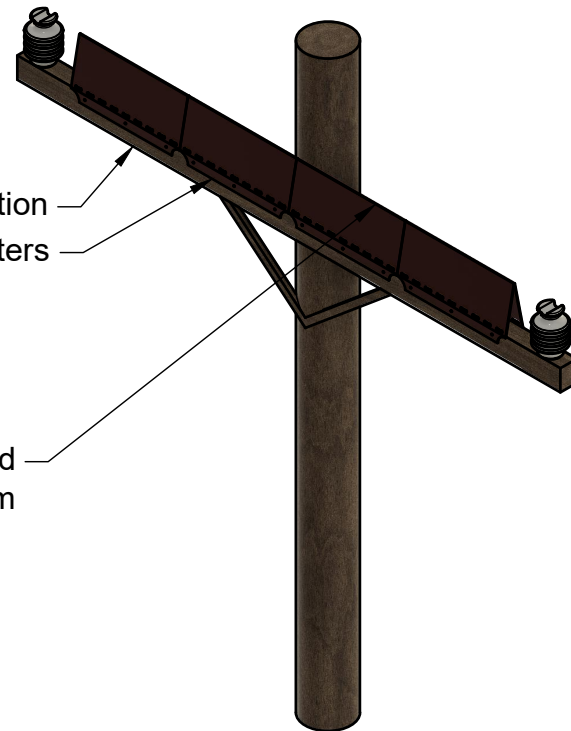

Mounting Holes
Banding Slots

2 kits shown to provide example of coverage on a full cross-arm

8' Crossarm Configuration

Overlapping Diverters

24" Diverter

RGNS-24-48-S kit includes:
2: 24" Diverters

Power Line Sentry, LLC

Revisions on this item require inspection
All dimensions are in inches
Tolerances if not specified:

.XX +/- .01
.XXX +/- .005
.XXXX +/- .0005
Angles +/- 1 Degree

MATERIAL DESCRIPTION

Proprietary UV Polymer

APPROVED	KM	3/17/2022
CHECKED	BM	3/17/2022
DRAWN	DH	3/17/2022

SIZE	TITLE	REV
A	24"-48" Adjustable Diverter Single Crossarm	A
SCALE 1:50	SKU RGNS 24-48-S	SHEET 1 of 2

Mounting Holes
Banding Slots

10' Crossarm Configuration
No Overlapping Diverters