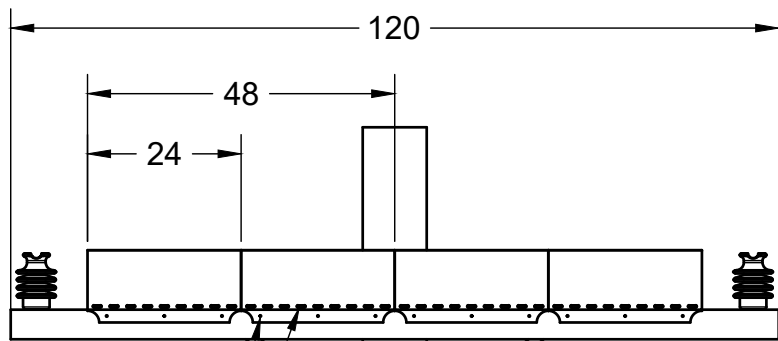

Revisions on this item require inspection
All dimensions are in inches
Tolerances if not specified:

.XX +/- .01
.XXX +/- .005
.XXXX +/- .0005
Angles +/- 1 Degree

MATERIAL DESCRIPTION

Proprietary UV Polymer

APPROVED	KM	3/17/2022
CHECKED	BM	3/17/2022
DRAWN	DH	3/17/2022

SIZE	TITLE	REV
A	24"-48" Adjustable Diverter Single Crossarm	A
SCALE 1:50	SKU RGNS 24-48-S	SHEET 1 of 2

Mounting Holes
Banding Slots

10' Crossarm Configuration
No Overlapping Diverters

Additional RGNS-24-48-S kit required
for full coverage of crossarm

Power Line Sentry, LLC PowerLineSentry.com 8950 Pieper Road Wellington, Colorado 80549 1-970-599-1050			For any unspecified dimensions, reference solid model or contact Power Line Sentry					
			Revisions on this item require inspection All dimensions are in inches Tolerances if not specified: .XX +/- .01 .XXX +/- .005 .XXXX +/- .0005 Angles +/- 1 Degree		MATERIAL DESCRIPTION Proprietary UV Polymer All information contained herein is the sole property of Power Line Sentry, LLC. Any reproduction of this drawing in whole or in part without the written permission of Power Line Sentry, LLC is prohibited.			
<u>CONFIDENTIAL:</u> Property of: Power Line Sentry, LLC			APPROVED	KM	3/17/2022	SIZE	TITLE	REV
			CHECKED	BM	3/17/2022	A	24"-48" Adjustable Diverter Single Crossarm	A
			DRAWN	DH	3/17/2022	SCALE 1:50	SKU RGNS 24-48-S	SHEET 2 of 2