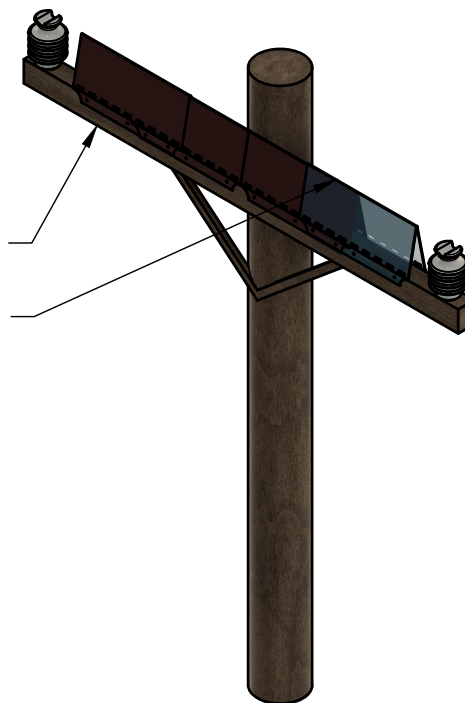

Mounting Holes
Banding Slots

2 kits shown to provide example of coverage on a full cross-arm

8' Crossarm Configuration

Overlapping Diverters

24" Diverter

RGNS-24-48-S kit includes:
2: 24" Diverters

Power Line Sentry, LLC

APPROVED	KM	3/17/2022
CHECKED	BM	3/17/2022
DRAWN	DH	3/17/2022

SIZE	TITLE	REV
A	24"-48" Adjustable Diverter Single Crossarm	A
SCALE 1:50	SKU RGNS 24-48-S	SHEET 1 of 2

Mounting Holes
Banding Slots

10' Crossarm Configuration
No Overlapping Diverters