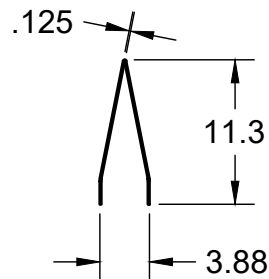

Mounting Holes
Banding Slots

2 kits shown to provide example of coverage on a full cross-arm

8' Crossarm Configuration

Overlapping Diverters

24" Diverter

RGNS-24-48-S kit includes:
2: 24" Diverters

Power Line Sentry, LLC

Revisions on this item require inspection
All dimensions are in inches
Tolerances if not specified:

.XX +/- .01
.XXX +/- .005
.XXXX +/- .0005
Angles +/- 1 Degree

MATERIAL DESCRIPTION

Proprietary UV Polymer

APPROVED	KM	3/17/2022
CHECKED	BM	3/17/2022
DRAWN	DH	3/17/2022

SIZE	TITLE	REV
A	24"-48" Adjustable Diverter Single Crossarm	A
SCALE 1:50	SKU RGNS 24-48-S	SHEET 1 of 2

Mounting Holes
Banding Slots

10' Crossarm Configuration
No Overlapping Diverters

Additional RGNS-24-48-S kit required
for full coverage of crossarm

Power Line Sentry, LLC PowerLineSentry.com 8950 Pieper Road Wellington, Colorado 80549 1-970-599-1050			For any unspecified dimensions, reference solid model or contact Power Line Sentry					
			Revisions on this item require inspection All dimensions are in inches Tolerances if not specified: .XX +/- .01 .XXX +/- .005 .XXXX +/- .0005 Angles +/- 1 Degree		MATERIAL DESCRIPTION Proprietary UV Polymer All information contained herein is the sole property of Power Line Sentry, LLC. Any reproduction of this drawing in whole or in part without the written permission of Power Line Sentry, LLC is prohibited.			
<u>CONFIDENTIAL:</u> Property of: Power Line Sentry, LLC			APPROVED	KM	3/17/2022	SIZE	TITLE	REV
			CHECKED	BM	3/17/2022	A	24"-48" Adjustable Diverter Single Crossarm	A
			DRAWN	DH	3/17/2022	SCALE 1:50	SKU RGNS 24-48-S	SHEET 2 of 2