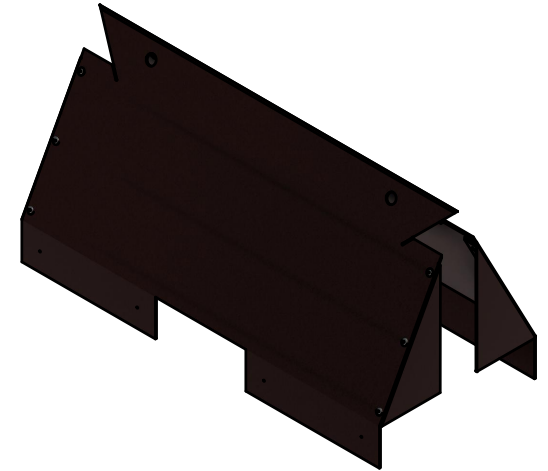

REVISIONS		
REVISION	DESCRIPTION	DATE
A	Initial Release	12/21/2020

Hoist Holes
(4 Places)

Power Line Sentry, LLC PowerLineSentry.com 8950 Pieper Road Wellington, Colorado 80549 1-970-599-1050			For any unspecified dimensions, reference solid model or contact Power Line Sentry		
			Revisions on this item require inspection All dimensions are in inches Tolerances if not specified: .XX +/- .01 .XXX +/- .005 .XXXX +/- .0005 Angles +/- 1 Degree	MATERIAL DESCRIPTION Proprietary UV Polymer Color: Brown	
<u>CONFIDENTIAL:</u> Property of: Power Line Sentry, LLC			All information contained herein is the sole property of Power Line Sentry, LLC. Any reproduction of this drawing in whole or in part without the written permission of Power Line Sentry, LLC is prohibited.		
APPROVED	KM	12/21/2020	SIZE	TITLE	REV
CHECKED	DH	12/21/2020	A	40" nest diverter for center of H-Frame cross arms	A
DRAWN	NM	12/21/2020	SCALE	1:1	SKU RGNS-40
			SHEET	1 of 1	