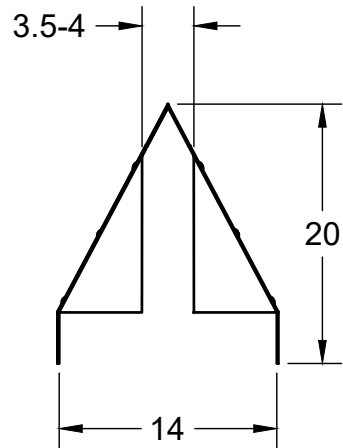

REVISIONS		
REVISION	DESCRIPTION	DATE
A	Initial Release	12/21/2020

Hoist Holes
(4 Places)

Power Line Sentry, LLC PowerLineSentry.com 8950 Pieper Road Wellington, Colorado 80549 1-970-599-1050			For any unspecified dimensions, reference solid model or contact Power Line Sentry		
			Revisions on this item require inspection All dimensions are in inches Tolerances if not specified: .XX +/- .01 .XXX +/- .005 .XXXX +/- .0005 Angles +/- 1 Degree	MATERIAL DESCRIPTION Proprietary UV Polymer Color: Brown	
<u>CONFIDENTIAL:</u> Property of: Power Line Sentry, LLC			All information contained herein is the sole property of Power Line Sentry, LLC. Any reproduction of this drawing in whole or in part without the written permission of Power Line Sentry, LLC is prohibited.		
APPROVED	KM	12/21/2020	SIZE	TITLE	REV
CHECKED	DH	12/21/2020	A	40" nest diverter for center of H-Frame cross arms	A
DRAWN	NM	12/21/2020	SCALE	1:1	SKU RGNS-40
			SHEET	1 of 1	