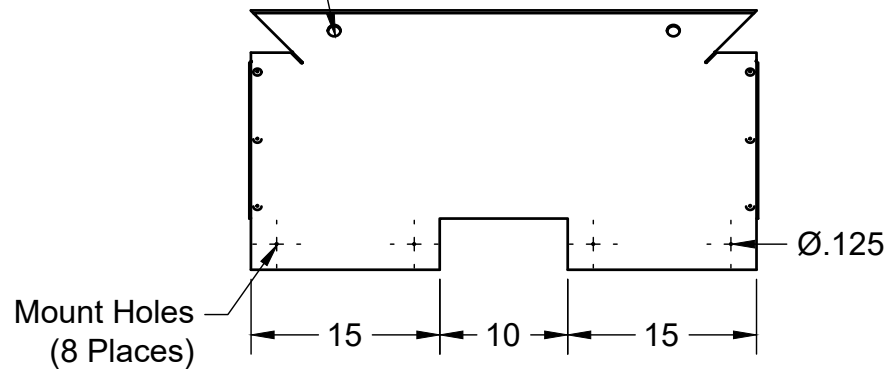

REVISIONS		
REVISION	DESCRIPTION	DATE
A	Initial Release	12/21/2020

Hoist Holes
(4 Places)

Power Line Sentry, LLC PowerLineSentry.com 8950 Pieper Road Wellington, Colorado 80549 1-970-599-1050			For any unspecified dimensions, reference solid model or contact Power Line Sentry		
			Revisions on this item require inspection All dimensions are in inches Tolerances if not specified: .XX +/- .01 .XXX +/- .005 .XXXX +/- .0005 Angles +/- 1 Degree	MATERIAL DESCRIPTION Proprietary UV Polymer Color: Brown	
<u>CONFIDENTIAL:</u> Property of: Power Line Sentry, LLC			All information contained herein is the sole property of Power Line Sentry, LLC. Any reproduction of this drawing in whole or in part without the written permission of Power Line Sentry, LLC is prohibited.		
APPROVED	KM	12/21/2020	SIZE	TITLE	REV
CHECKED	DH	12/21/2020	A	40" nest diverter for center of H-Frame cross arms	A
DRAWN	NM	12/21/2020	SCALE	1:1	SKU RGNS-40
			SHEET	1 of 1	