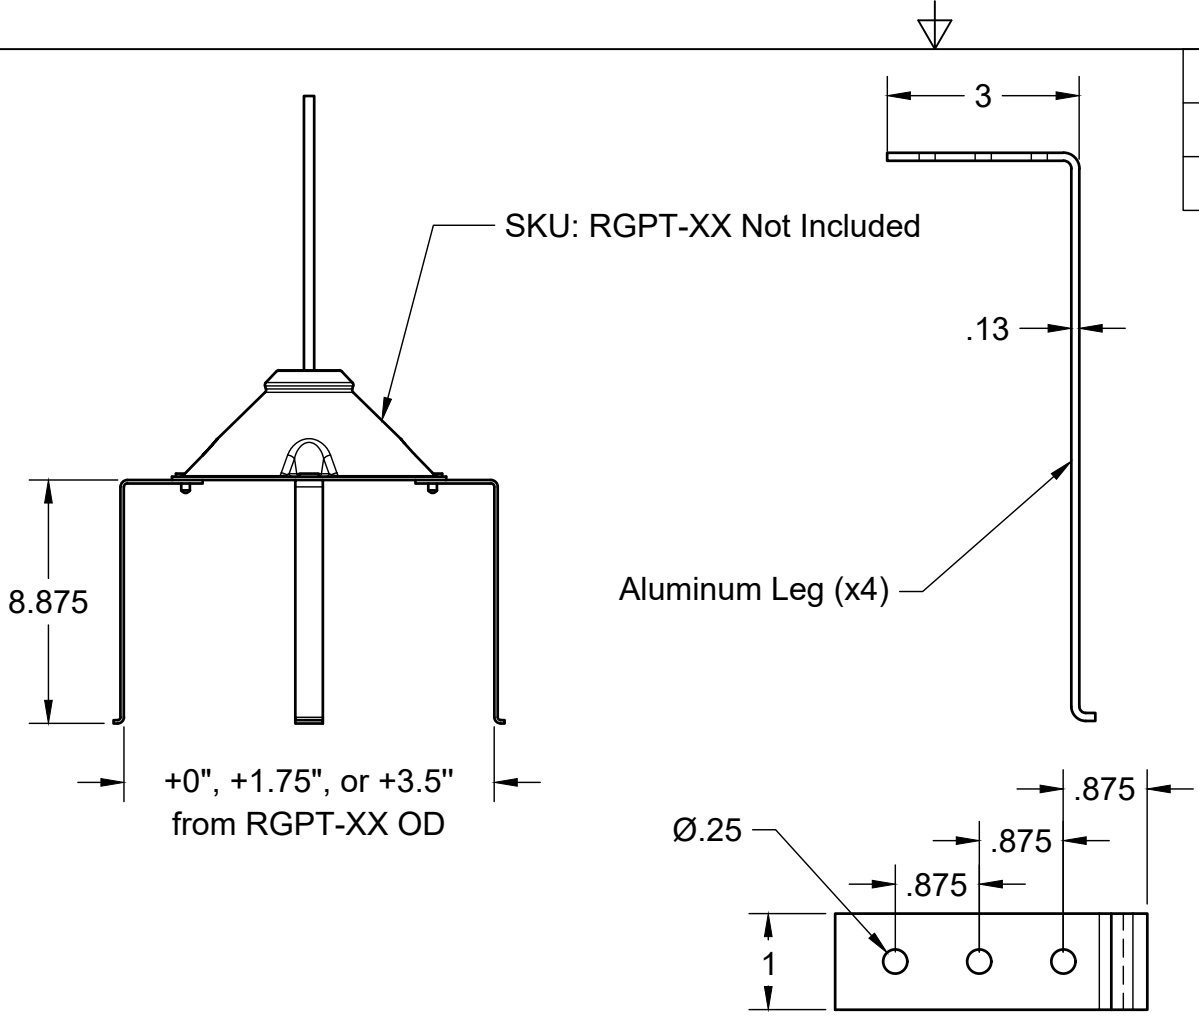

REVISIONS		
REVISION	DESCRIPTION	DATE
A	Initial Release	12/21/2020

Power Line Sentry, LLC PowerLineSentry.com 8950 Pieper Road Wellington, Colorado 80549 1-970-599-1050			For any unspecified dimensions, reference solid model or contact Power Line Sentry		
CONFIDENTIAL: Property of: Power Line Sentry, LLC			Revisions on this item require inspection All dimensions are in inches Tolerances if not specified: .XX +/- .01 .XXX +/- .005 .XXXX +/- .0005 Angles +/- 1 Degree		MATERIAL DESCRIPTION Proprietary FR-UV Polymer Top and Aluminum Alloy Legs Color: Gray All information contained herein is the sole property of Power Line Sentry, LLC. Any reproduction of this drawing in whole or in part without the written permission of Power Line Sentry, LLC is prohibited.
APPROVED	KM	12/21/2020	SIZE	TITLE	REV
CHECKED	NM	12/21/2020	A	Universal pole top attachment kit for non-wood poles	A
DRAWN	DH	12/21/2020	SCALE	1:5	SKU RGPT-K SHEET 1 of 1