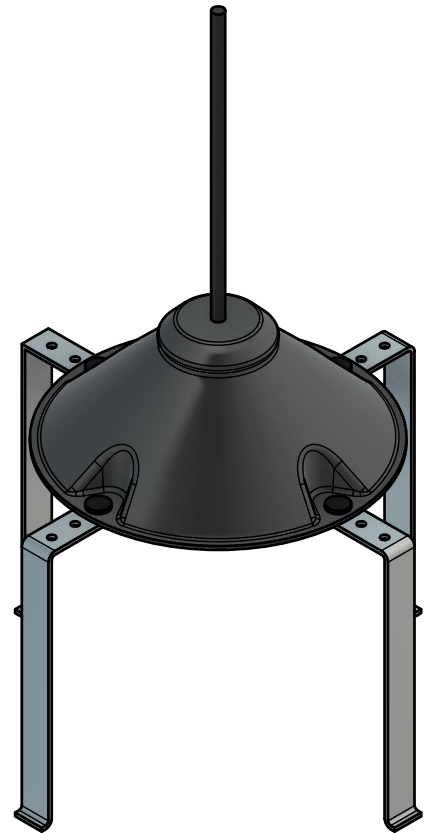

REVISIONS		
REVISION	DESCRIPTION	DATE
A	Initial Release	12/21/2020

Power Line Sentry, LLC PowerLineSentry.com 8950 Pieper Road Wellington, Colorado 80549 1-970-599-1050			For any unspecified dimensions, reference solid model or contact Power Line Sentry		
CONFIDENTIAL: Property of: Power Line Sentry, LLC			Revisions on this item require inspection All dimensions are in inches Tolerances if not specified: .XX +/- .01 .XXX +/- .005 .XXXX +/- .0005 Angles +/- 1 Degree		MATERIAL DESCRIPTION Proprietary FR-UV Polymer Top and Aluminum Alloy Legs Color: Gray All information contained herein is the sole property of Power Line Sentry, LLC. Any reproduction of this drawing in whole or in part without the written permission of Power Line Sentry, LLC is prohibited.
APPROVED	KM	12/21/2020	SIZE	TITLE	REV
CHECKED	NM	12/21/2020	A	Universal pole top attachment kit for non-wood poles	A
DRAWN	DH	12/21/2020	SCALE	1:5	SKU RGPT-K SHEET 1 of 1