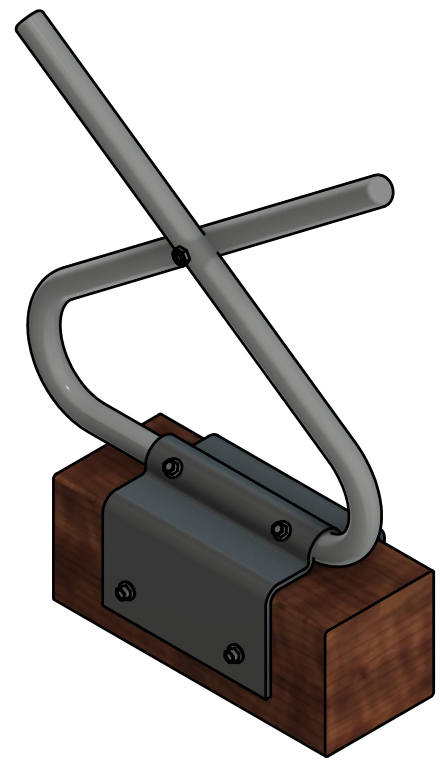

REVISIONS		
REVISION	DESCRIPTION	DATE
A	Initial Release	12/28/2020

Mounting Location (4 Places)

Power Line Sentry, LLC PowerLineSentry.com 8950 Pieper Road Wellington, Colorado 80549 1-970-599-1050			For any unspecified dimensions, reference solid model or contact Power Line Sentry		
<u>CONFIDENTIAL:</u> Property of: Power Line Sentry, LLC			Revisions on this item require inspection All dimensions are in inches Tolerances if not specified: .XX +/- .01 .XXX +/- .005 .XXXX +/- .0005 Angles +/- 1 Degree	MATERIAL DESCRIPTION Proprietary FR-UV Polymer Color: Gray	
APPROVED KM 12/28/2020			SIZE TITLE A 12" raptor guard with slip-on saddle for 3 3/4" wide standard cross arm	REV B	
CHECKED DH 12/28/2020					
DRAWN NM 12/28/2020					