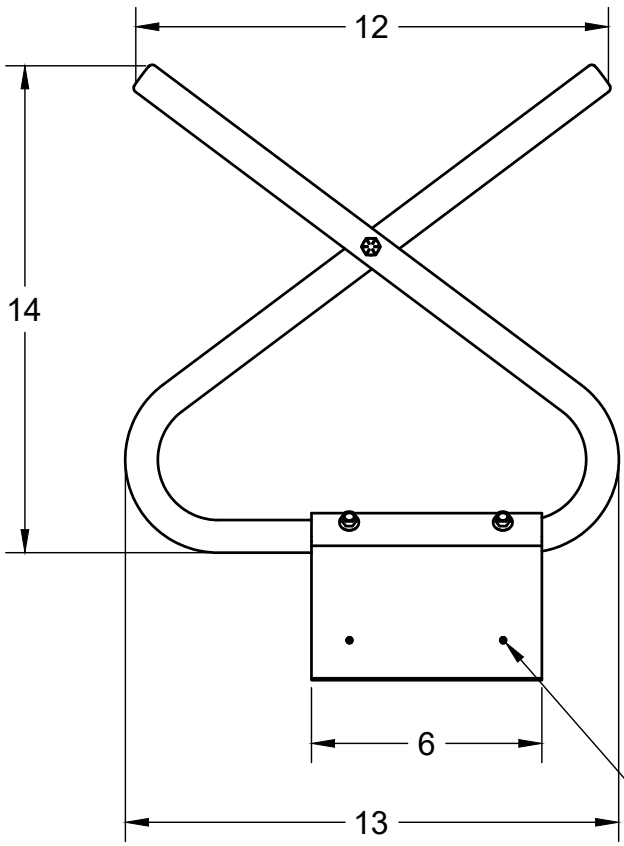

REVISIONS		
REVISION	DESCRIPTION	DATE
A	Initial Release	12/28/2020

Mounting Location (4 Places)

Power Line Sentry, LLC PowerLineSentry.com 8950 Pieper Road Wellington, Colorado 80549 1-970-599-1050			For any unspecified dimensions, reference solid model or contact Power Line Sentry		
<u>CONFIDENTIAL:</u> Property of: Power Line Sentry, LLC			Revisions on this item require inspection All dimensions are in inches Tolerances if not specified: .XX +/- .01 .XXX +/- .005 .XXXX +/- .0005 Angles +/- 1 Degree	MATERIAL DESCRIPTION Proprietary FR-UV Polymer Color: Gray	
APPROVED KM 12/28/2020			SIZE TITLE A 12" raptor guard with slip-on saddle for 3 3/4" wide standard cross arm	REV B	
CHECKED DH 12/28/2020					
DRAWN NM 12/28/2020					