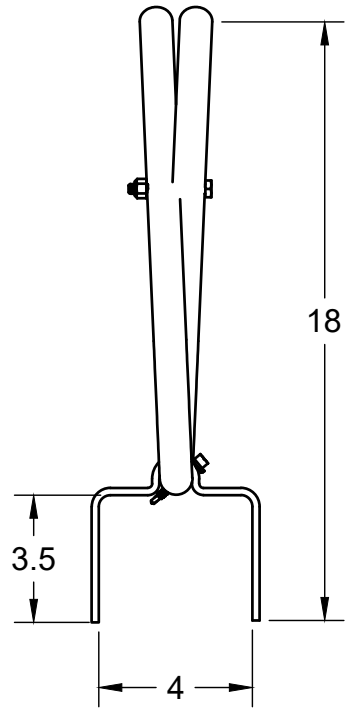

REVISIONS		
REVISION	DESCRIPTION	DATE
A	Initial Release	12/28/2020

Mounting Location (4 Places)

Power Line Sentry, LLC PowerLineSentry.com 8950 Pieper Road Wellington, Colorado 80549 1-970-599-1050			For any unspecified dimensions, reference solid model or contact Power Line Sentry		
<u>CONFIDENTIAL:</u> Property of: Power Line Sentry, LLC			Revisions on this item require inspection All dimensions are in inches Tolerances if not specified: .XX +/- .01 .XXX +/- .005 .XXXX +/- .0005 Angles +/- 1 Degree	MATERIAL DESCRIPTION Proprietary FR-UV Polymer Color: Gray	
APPROVED KM 12/28/2020			SIZE TITLE A 12" raptor guard with slip-on saddle for 3 3/4" wide standard cross arm	REV B	
CHECKED DH 12/28/2020					
DRAWN NM 12/28/2020					