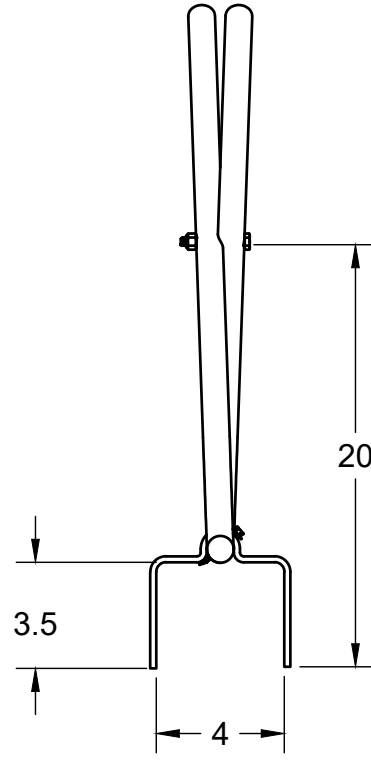

Mounting Location (4 Places)

REVISIONS		
REVISION	DESCRIPTION	DATE
A	Initial Release	12/28/2020

Power Line Sentry, LLC PowerLineSentry.com 8950 Pieper Road Wellington, Colorado 80549 1-970-599-1050			For any unspecified dimensions, reference solid model or contact Power Line Sentry			
			Revisions on this item require inspection All dimensions are in inches Tolerances if not specified: .XX +/- .01 .XXX +/- .005 .XXXX +/- .0005 Angles +/- 1 Degree	MATERIAL DESCRIPTION Proprietary FR-UV Polymer Color: Gray		All information contained herein is the sole property of Power Line Sentry, LLC. Any reproduction of this drawing in whole or in part without the written permission of Power Line Sentry, LLC is prohibited.
<u>CONFIDENTIAL:</u> Property of: Power Line Sentry, LLC			APPROVED KM 12/28/2020	SIZE A	TITLE 16" raptor guard with slip-on saddle for 3 ³ / ₄ " standard cross arm	
CHECKED DH 12/28/2020	DRAWN NM 12/28/2020	SCALE 1:6	SKU RGSO-16	SHEET 1 of 1		