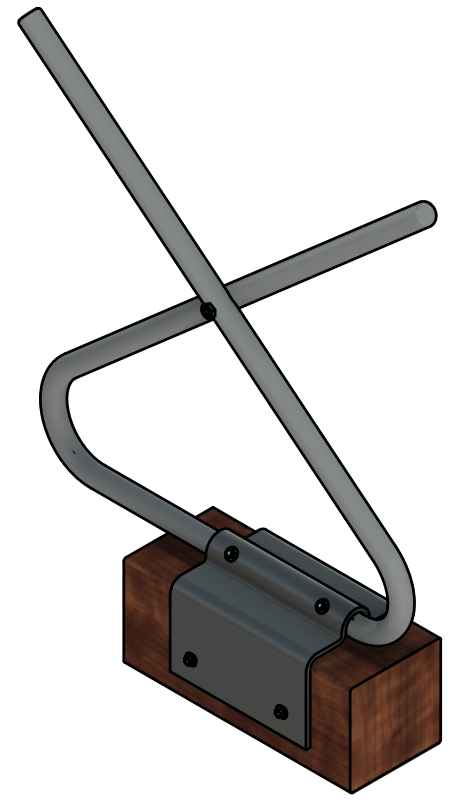

Mounting Location (4 Places)

REVISIONS		
REVISION	DESCRIPTION	DATE
A	Initial Release	12/28/2020

Power Line Sentry, LLC PowerLineSentry.com 8950 Pieper Road Wellington, Colorado 80549 1-970-599-1050			For any unspecified dimensions, reference solid model or contact Power Line Sentry			
			Revisions on this item require inspection All dimensions are in inches Tolerances if not specified: .XX +/- .01 .XXX +/- .005 .XXXX +/- .0005 Angles +/- 1 Degree	MATERIAL DESCRIPTION Proprietary FR-UV Polymer Color: Gray		All information contained herein is the sole property of Power Line Sentry, LLC. Any reproduction of this drawing in whole or in part without the written permission of Power Line Sentry, LLC is prohibited.
<u>CONFIDENTIAL:</u> Property of: Power Line Sentry, LLC			APPROVED KM 12/28/2020	SIZE A	TITLE 16" raptor guard with slip-on saddle for 3 ³ / ₄ " standard cross arm	
CHECKED DH 12/28/2020	DRAWN NM 12/28/2020	SCALE 1:6	SKU RGSO-16	SHEET 1 of 1		