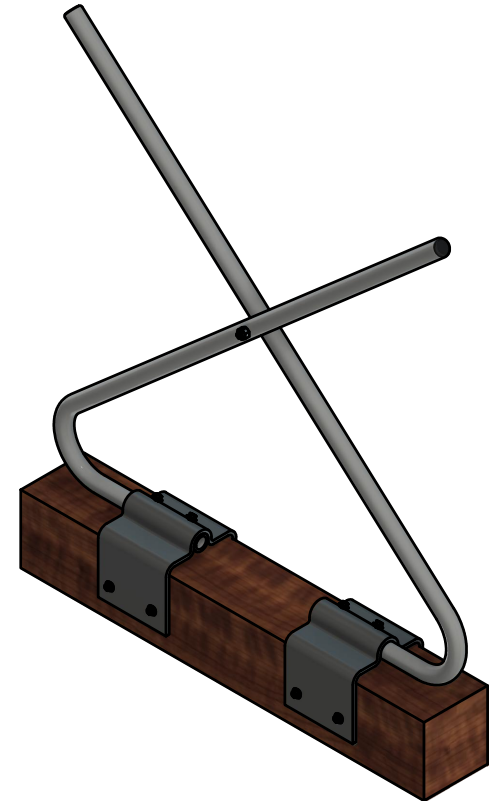

Mounting Location (8 Places)

REVISIONS		
REVISION	DESCRIPTION	DATE
A	Initial Release	12/28/2020

Power Line Sentry, LLC PowerLineSentry.com 8950 Pieper Road Wellington, Colorado 80549 1-970-599-1050			For any unspecified dimensions, reference solid model or contact Power Line Sentry		
CONFIDENTIAL: Property of: Power Line Sentry, LLC			Revisions on this item require inspection All dimensions are in inches Tolerances if not specified: .XX +/- .01 .XXX +/- .005 .XXXX +/- .0005 Angles +/- 1 Degree	MATERIAL DESCRIPTION Proprietary FR-UV Polymer Color: Gray	
APPROVED KM 12/28/2020 CHECKED DH 12/28/2020 DRAWN NM 12/28/2020			SIZE A TITLE 24" raptor guard with slip-on saddles for 3 3/4" wide standard cross arm	All information contained herein is the sole property of Power Line Sentry, LLC. Any reproduction of this drawing in whole or in part without the written permission of Power Line Sentry, LLC is prohibited.	
SCALE 1:8		SKU RGSO-24		SHEET 1 of 1	

REV
A