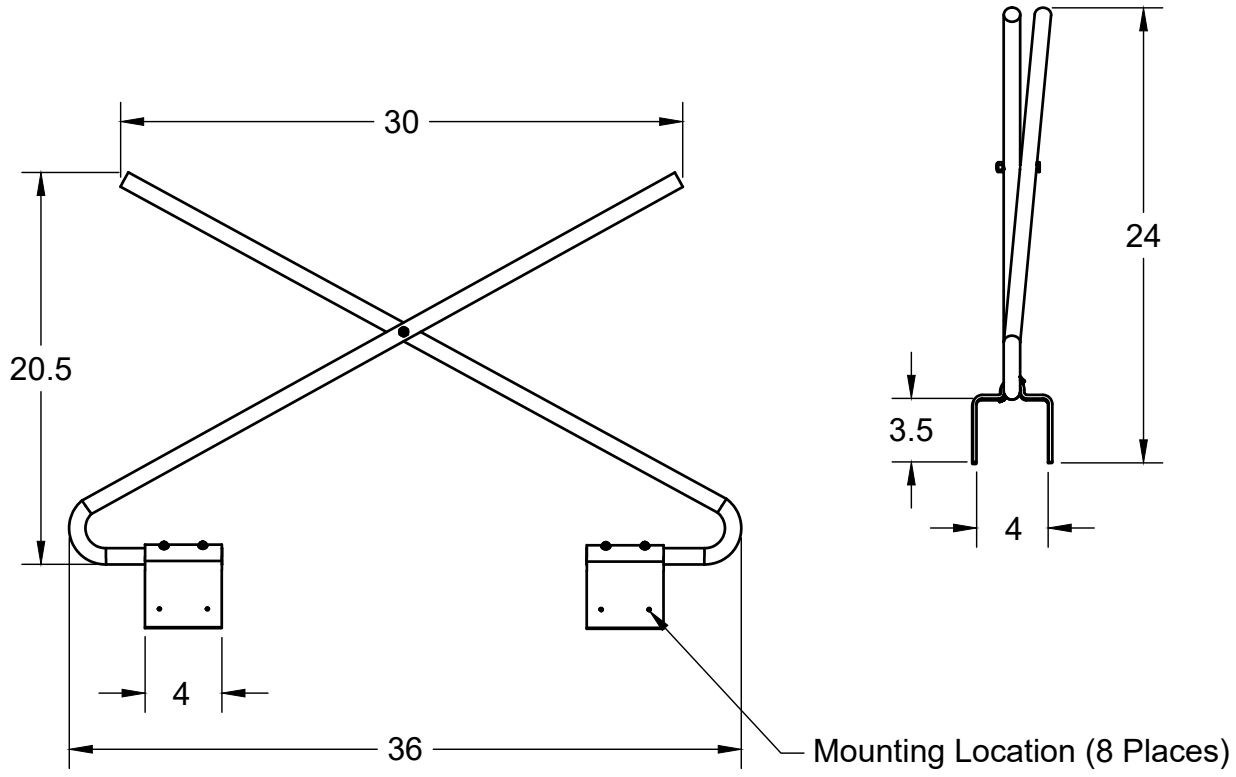

REVISIONS		
REVISION	DESCRIPTION	DATE
A	Initial Release	12/28/2020

Power Line Sentry, LLC PowerLineSentry.com 8950 Pieper Road Wellington, Colorado 80549 1-970-599-1050 <u>CONFIDENTIAL:</u> Property of: Power Line Sentry, LLC			For any unspecified dimensions, reference solid model or contact Power Line Sentry			
			Revisions on this item require inspection All dimensions are in inches Tolerances if not specified: .XX +/- .01 .XXX +/- .005 .XXXX +/- .0005 Angles +/- 1 Degree	MATERIAL DESCRIPTION Proprietary FR-UV Polymer Color: Gray All information contained herein is the sole property of Power Line Sentry, LLC. Any reproduction of this drawing in whole or in part without the written permission of Power Line Sentry, LLC is prohibited.		
APPROVED	KM	12/28/2020	SIZE	TITLE		REV
CHECKED	DH	12/28/2020	A	36" raptor guard with slip-on saddles for 3 3/4" standard cross arm		A
DRAWN	NM	12/28/2020	SCALE	1:10	SKU RGSO-36	SHEET 1 of 1