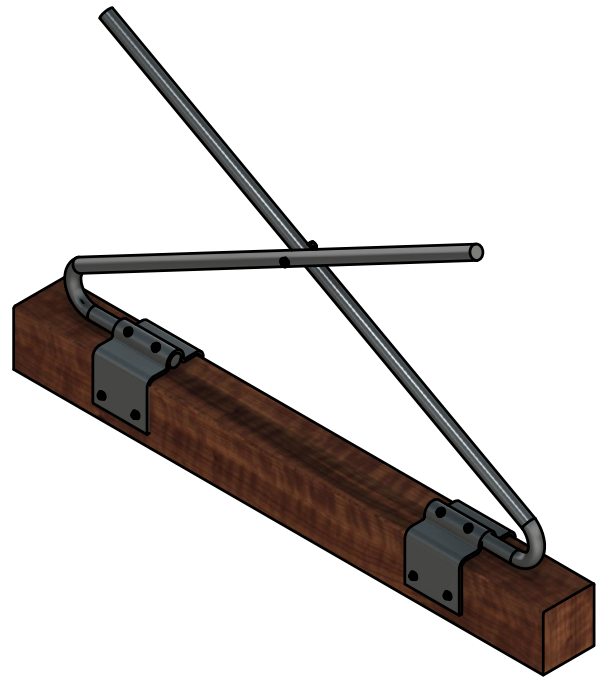

REVISIONS		
REVISION	DESCRIPTION	DATE
A	Initial Release	12/28/2020

Power Line Sentry, LLC PowerLineSentry.com 8950 Pieper Road Wellington, Colorado 80549 1-970-599-1050 <u>CONFIDENTIAL:</u> Property of: Power Line Sentry, LLC			For any unspecified dimensions, reference solid model or contact Power Line Sentry			
			Revisions on this item require inspection All dimensions are in inches Tolerances if not specified: .XX +/- .01 .XXX +/- .005 .XXXX +/- .0005 Angles +/- 1 Degree	MATERIAL DESCRIPTION Proprietary FR-UV Polymer Color: Gray All information contained herein is the sole property of Power Line Sentry, LLC. Any reproduction of this drawing in whole or in part without the written permission of Power Line Sentry, LLC is prohibited.		
APPROVED	KM	12/28/2020	SIZE	TITLE		REV
CHECKED	DH	12/28/2020	A	36" raptor guard with slip-on saddles for 3 3/4" standard cross arm		A
DRAWN	NM	12/28/2020	SCALE	1:10	SKU RGSO-36	SHEET 1 of 1