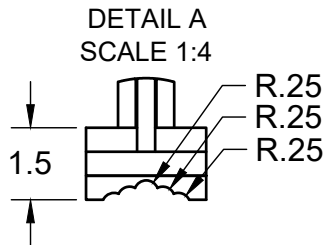

REVISIONS		
REVISION	DESCRIPTION	DATE
A	Initial Release	1/4/2021

Power Line Sentry, LLC PowerLineSentry.com 8950 Pieper Road Wellington, Colorado 80549 1-970-599-1050			For any unspecified dimensions, reference solid model or contact Power Line Sentry			
CONFIDENTIAL: Property of: Power Line Sentry, LLC			Revisions on this item require inspection All dimensions are in inches Tolerances if not specified: .XX +/- .01 .XXX +/- .005 .XXXX +/- .0005 Angles +/- 1 Degree		MATERIAL DESCRIPTION Proprietary UV Polymer Base and FR-UV Glass Fiber Spikes Color: Black and Gray All information contained herein is the sole property of Power Line Sentry, LLC. Any reproduction of this drawing in whole or in part without the written permission of Power Line Sentry, LLC is prohibited.	
			APPROVED CHECKED DRAWN	KM NM DH	1/4/2021 1/4/2021 1/4/2021	SIZE A
			SCALE 1:10	SKU RGSP-24A-EC	SHEET 1 of 1	