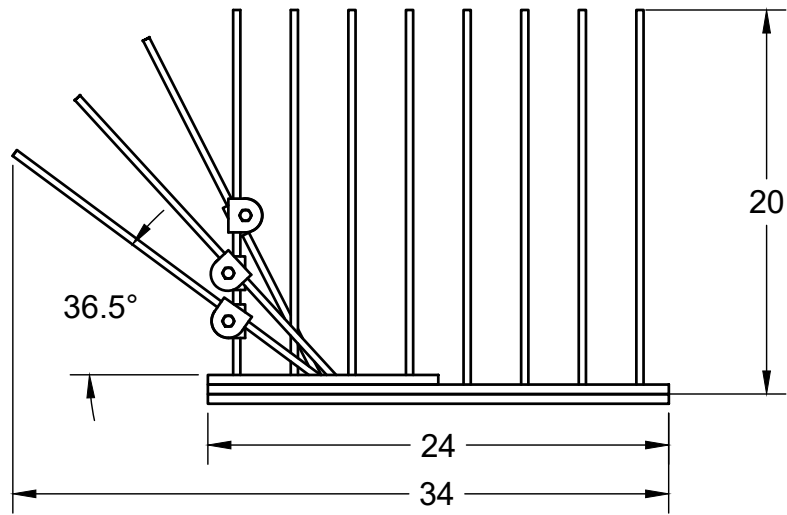

REVISIONS		
REVISION	DESCRIPTION	DATE
A	Initial Release	1/4/2021

Power Line Sentry, LLC PowerLineSentry.com 8950 Pieper Road Wellington, Colorado 80549 1-970-599-1050			For any unspecified dimensions, reference solid model or contact Power Line Sentry			
CONFIDENTIAL: Property of: Power Line Sentry, LLC			Revisions on this item require inspection All dimensions are in inches Tolerances if not specified: .XX +/- .01 .XXX +/- .005 .XXXX +/- .0005 Angles +/- 1 Degree		MATERIAL DESCRIPTION Proprietary UV Polymer Base and FR-UV Glass Fiber Spikes Color: Black and Gray All information contained herein is the sole property of Power Line Sentry, LLC. Any reproduction of this drawing in whole or in part without the written permission of Power Line Sentry, LLC is prohibited.	
			APPROVED CHECKED DRAWN	KM NM DH	1/4/2021 1/4/2021 1/4/2021	SIZE A
			SCALE 1:10	SKU RGSP-24A-EC	SHEET 1 of 1	