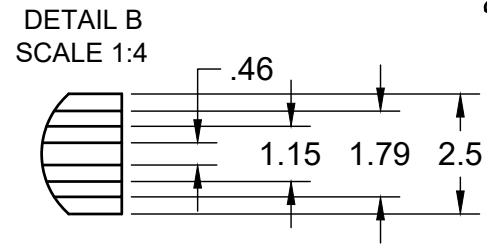

REVISIONS		
REVISION	DESCRIPTION	DATE
A	Initial Release	1/4/2021

Power Line Sentry, LLC PowerLineSentry.com 8950 Pieper Road Wellington, Colorado 80549 1-970-599-1050			For any unspecified dimensions, reference solid model or contact Power Line Sentry			
CONFIDENTIAL: Property of: Power Line Sentry, LLC			Revisions on this item require inspection All dimensions are in inches Tolerances if not specified: .XX +/- .01 .XXX +/- .005 .XXXX +/- .0005 Angles +/- 1 Degree		MATERIAL DESCRIPTION Proprietary UV Polymer Base and FR-UV Glass Fiber Spikes Color: Black and Gray All information contained herein is the sole property of Power Line Sentry, LLC. Any reproduction of this drawing in whole or in part without the written permission of Power Line Sentry, LLC is prohibited.	
			APPROVED CHECKED DRAWN	KM NM DH	1/4/2021 1/4/2021 1/4/2021	SIZE A
			SCALE 1:10	SKU RGSP-24A-EC	SHEET 1 of 1	