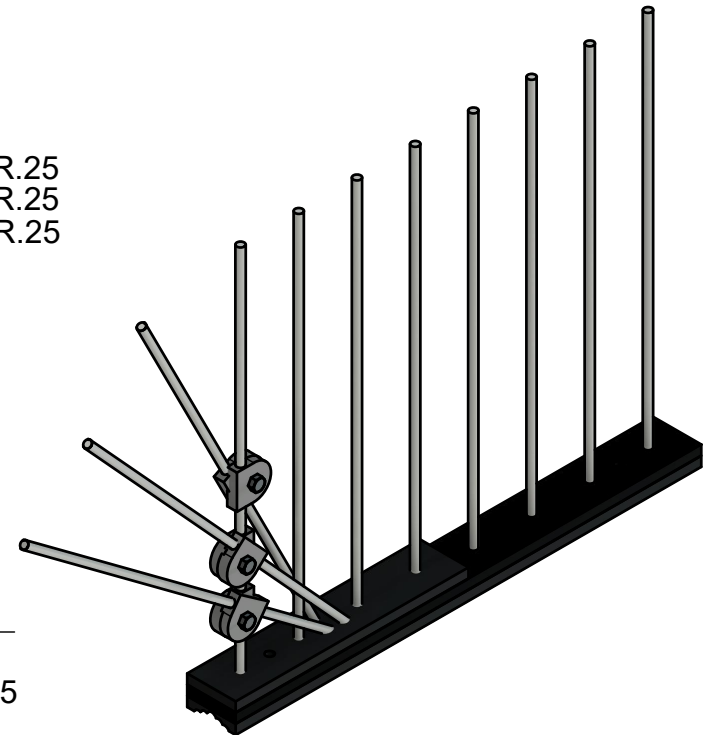

REVISIONS		
REVISION	DESCRIPTION	DATE
A	Initial Release	1/4/2021

Power Line Sentry, LLC PowerLineSentry.com 8950 Pieper Road Wellington, Colorado 80549 1-970-599-1050			For any unspecified dimensions, reference solid model or contact Power Line Sentry			
CONFIDENTIAL: Property of: Power Line Sentry, LLC			Revisions on this item require inspection All dimensions are in inches Tolerances if not specified: .XX +/- .01 .XXX +/- .005 .XXXX +/- .0005 Angles +/- 1 Degree		MATERIAL DESCRIPTION Proprietary UV Polymer Base and FR-UV Glass Fiber Spikes Color: Black and Gray All information contained herein is the sole property of Power Line Sentry, LLC. Any reproduction of this drawing in whole or in part without the written permission of Power Line Sentry, LLC is prohibited.	
			APPROVED CHECKED DRAWN	KM NM DH	1/4/2021 1/4/2021 1/4/2021	SIZE A
			SCALE 1:10	SKU RGSP-24A-EC	SHEET 1 of 1	