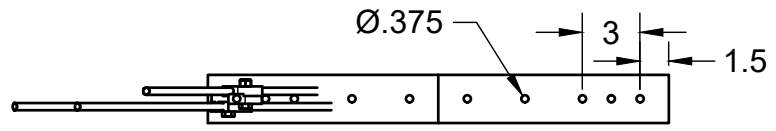

REVISIONS		
REVISION	DESCRIPTION	DATE
A	Initial Release	1/4/2021

Power Line Sentry, LLC PowerLineSentry.com 8950 Pieper Road Wellington, Colorado 80549 1-970-599-1050			For any unspecified dimensions, reference solid model or contact Power Line Sentry			
CONFIDENTIAL: Property of: Power Line Sentry, LLC			Revisions on this item require inspection All dimensions are in inches Tolerances if not specified: .XX +/- .01 .XXX +/- .005 .XXXX +/- .0005 Angles +/- 1 Degree		MATERIAL DESCRIPTION Proprietary UV Polymer Base and FR-UV Glass Fiber Spikes Color: Black and Gray All information contained herein is the sole property of Power Line Sentry, LLC. Any reproduction of this drawing in whole or in part without the written permission of Power Line Sentry, LLC is prohibited.	
			APPROVED CHECKED DRAWN	KM NM DH	1/4/2021 1/4/2021 1/4/2021	SIZE A
			SCALE 1:10	SKU RGSP-24A-EC	SHEET 1 of 1	