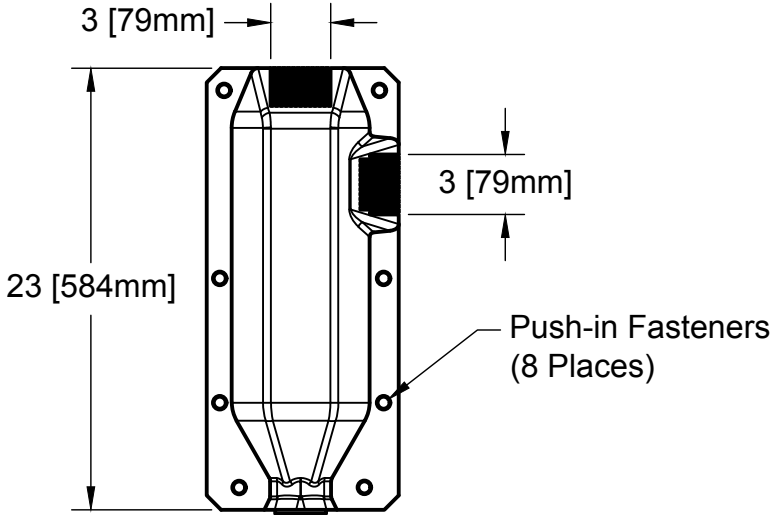

REVISIONS		
REVISION	DESCRIPTION	DATE
A	Initial Release	2/20/24

<b>Power Line Sentry, LLC</b> PowerLineSentry.com 8950 Pieper Road Wellington, Colorado 80549 1-970-599-1050			For any unspecified dimensions, reference solid model or contact Power Line Sentry		
			Revisions on this item require inspection All dimensions are in inches Tolerances if not specified: .XX +/- .01 .XXX +/- .005 .XXXX +/- .0005 Angles +/- 1 Degree	<b>MATERIAL DESCRIPTION</b> Proprietary FR-UV Polymer Color Gray	
<u>CONFIDENTIAL:</u> Property of: <b>Power Line Sentry, LLC</b>			APPROVED	CHECKED	DRAWN
SIZE <b>A</b>	TITLE 23" Termination Cover - Large				REV <b>A</b>
DRAWN KM	2/2024	SCALE 1:10	SKU TC-23-L	SHEET 1 of 1	