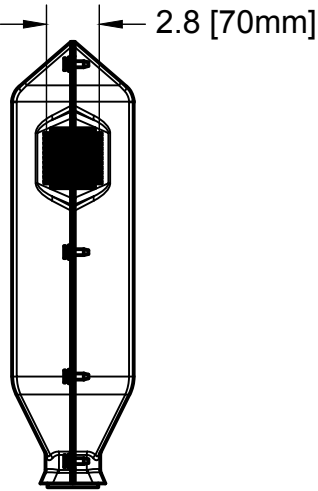

REVISIONS		
REVISION	DESCRIPTION	DATE
A	Initial Release	2/20/24

<b>Power Line Sentry, LLC</b> PowerLineSentry.com 8950 Pieper Road Wellington, Colorado 80549 1-970-599-1050			For any unspecified dimensions, reference solid model or contact Power Line Sentry		
			Revisions on this item require inspection All dimensions are in inches Tolerances if not specified: .XX +/- .01 .XXX +/- .005 .XXXX +/- .0005 Angles +/- 1 Degree	<b>MATERIAL DESCRIPTION</b> Proprietary FR-UV Polymer Color Gray	
<u>CONFIDENTIAL:</u> Property of: <b>Power Line Sentry, LLC</b>			APPROVED	CHECKED	DRAWN
SIZE <b>A</b>	TITLE 23" Termination Cover - Large				REV <b>A</b>
DRAWN KM	2/2024	SCALE 1:10	SKU TC-23-L	SHEET 1 of 1	