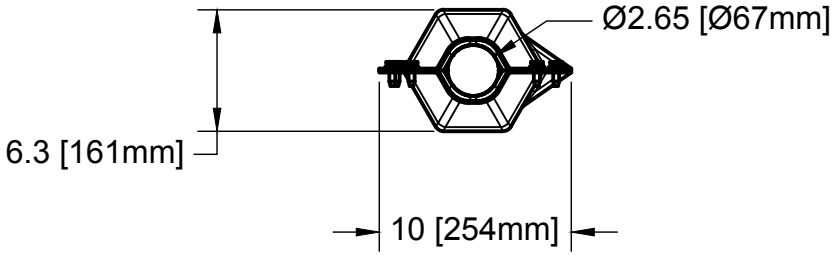

REVISIONS		
REVISION	DESCRIPTION	DATE
A	Initial Release	2/20/24

<b>Power Line Sentry, LLC</b> PowerLineSentry.com 8950 Pieper Road Wellington, Colorado 80549 1-970-599-1050			For any unspecified dimensions, reference solid model or contact Power Line Sentry		
			Revisions on this item require inspection All dimensions are in inches Tolerances if not specified: .XX +/- .01 .XXX +/- .005 .XXXX +/- .0005 Angles +/- 1 Degree	<b>MATERIAL DESCRIPTION</b> Proprietary FR-UV Polymer Color Gray	
<u>CONFIDENTIAL:</u> Property of: <b>Power Line Sentry, LLC</b>			APPROVED	CHECKED	DRAWN
SIZE <b>A</b>	TITLE 23" Termination Cover - Large				REV <b>A</b>
DRAWN KM	2/2024	SCALE 1:10	SKU TC-23-L	SHEET 1 of 1	